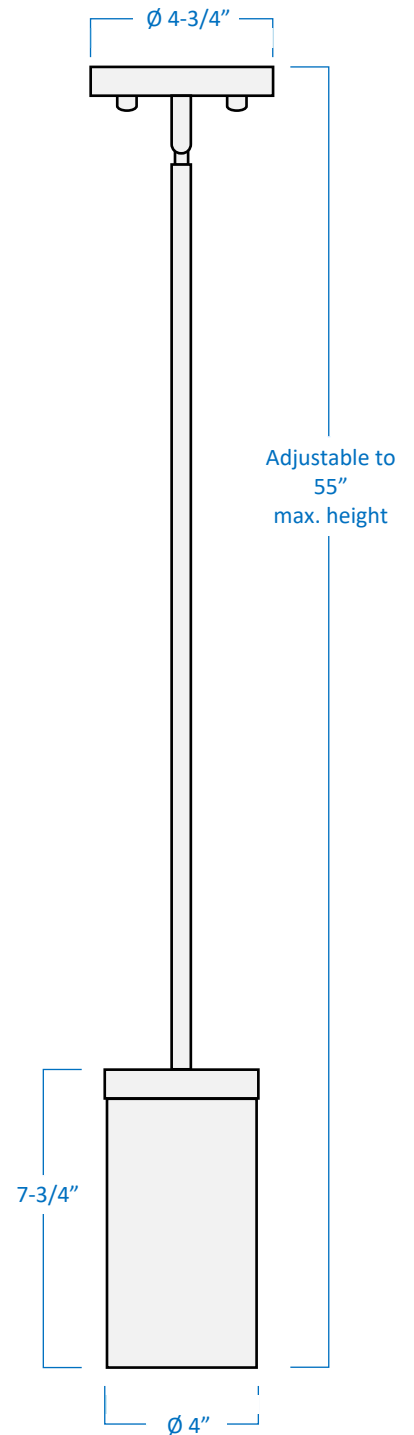

Mini-Pendant

Part Number

B62051-BK

Project _____

Date _____

Type _____

Location _____

Product Specifications

Description	This mini-pendant's refined design provides a sophisticated accent to any contemporary home décor.
Finish	Black
Shade	White Frosted Glass
Dimensions	Glass & Holder: 4" Diameter x 7-3/4" Height Approx. 55" Max. Height Includes 4 adjustable stems: 8"+12"+12"+12"
Lamps	1 x LED A19 (E26 Medium Base) INCLUDED
Certifications	cETLus Listed CSA Certified
Features	120V 60Hz Ceiling mount only (hardware included)