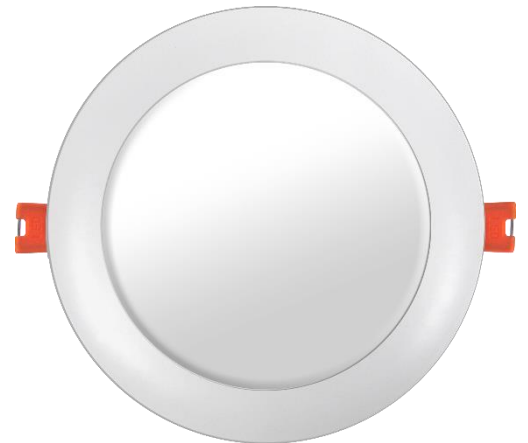

# 6" Slim LED Downlight 3CCT

Part Number

**R6-WH**

Project \_\_\_\_\_

Date \_\_\_\_\_

Type \_\_\_\_\_

Location \_\_\_\_\_

## Product Specifications

Description	6" Round Slim Recessed LED
Finish	White trim with frosted lens
Wattage	12 Watts = 80W Halogen
Dimensions	Ø 7-1/8" Outer Diameter x 3/8" Height
Cut Out	Ø 6-1/4"
Dim Capacity	Dimmable (with compatible TRIAC dimmer) Dimmable down to 10%
Rated Lamp Life	Up to 50,000 hours
Brightness	770-900 Lumens
Colour Temp.	Selectable CCT – 3000K, 4000K, 5000K
Colour Rendering	≥ 80 CRI
Operating Temp.	-40°C to 40°C (-40°F to 104°F)
Beam Angle	110° beam
Certifications	cETLus   Certified to CSA standards Suitable for wet locations Type IC rated for direct contact with insulation
Features	120V   60Hz Slim 3/8" design fits in limited ceiling space Reduce labour time with quick installation No potlight housing required 5 year limited warranty

Includes one junction box with quick connectors and factory-installed driver inside.

3CCT switch on side of box.

**3000K**  
**4000K**  
**5000K**