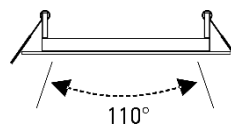

Includes one junction box with quick connectors and factory-installed driver inside.

3CCT switch on side of box.