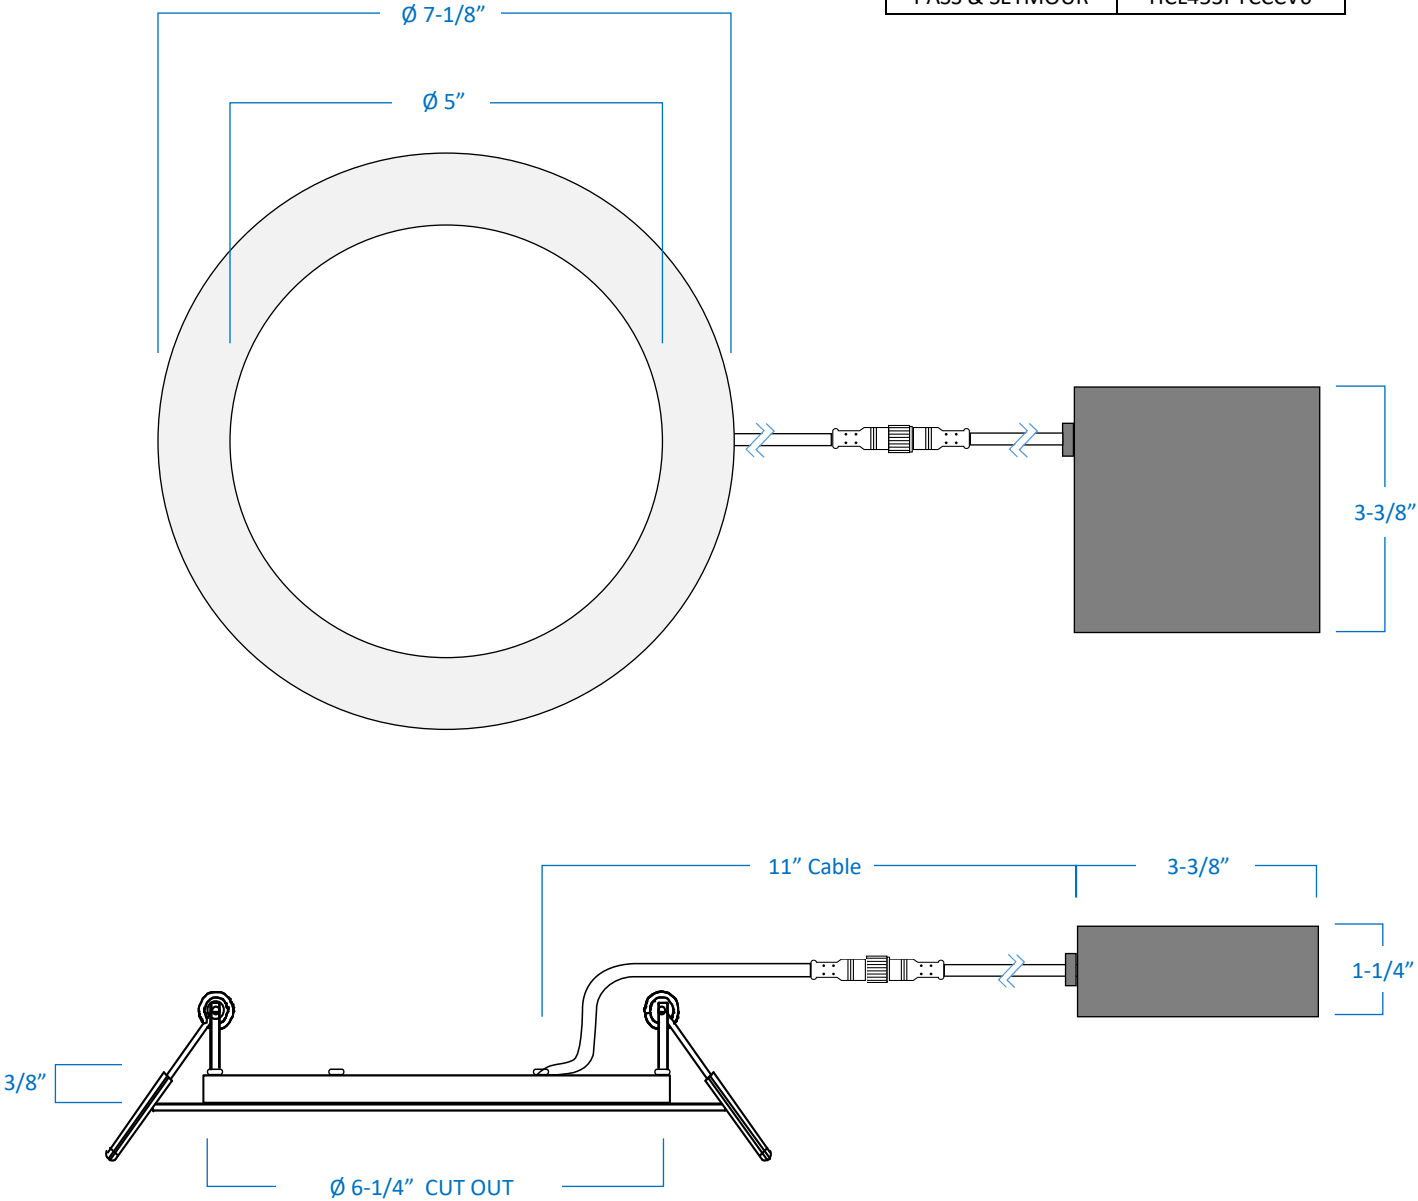

## Product Specifications

Description	6" Round Slim Recessed LED
Finish	White trim with frosted lens
Wattage	12 Watts = 80W Halogen
Dimensions	Ø 7-1/8" Outer Diameter x 3/8" Height
Cut Out	Ø 6-1/4"
Dim Capacity	Dimmable (with compatible TRIAC dimmer) Dimmable down to 10%
Rated Lamp Life	Up to 50,000 hours
Brightness	770-900 Lumens
Colour Temp.	Selectable CCT – 3000K, 4000K, 5000K
Colour Rendering	≥ 80 CRI
Operating Temp.	-40°C to 40°C (-40°F to 104°F)
Beam Angle	110° beam
Certifications	cETLus   Certified to CSA standards Suitable for wet locations Type IC rated for direct contact with insulation
Features	120V   60Hz Slim 3/8" design fits in limited ceiling space Reduce labour time with quick installation No potlight housing required 5 year limited warranty

Includes one junction box with quick connectors and factory-installed driver inside.

3CCT switch on side of box.

**3000K**  
**4000K**  
**5000K**

# 6" Slim LED Downlight 3CCT

Part Number

**R6-WH**

120V Compatible Dimmers	
BRAND	MODEL
LUTRON	CTCL-153PDH
	CTCL-153P
	CT-600P
	DVCL-153P
LEVITON	6672
	6674
PASS & SEYMOUR	HCL453PTCCCV6

GTA Office: 151 Aviva Park Drive, Woodbridge  
 Ottawa Office: 200 Iber Road, Unit 5, Stittsville