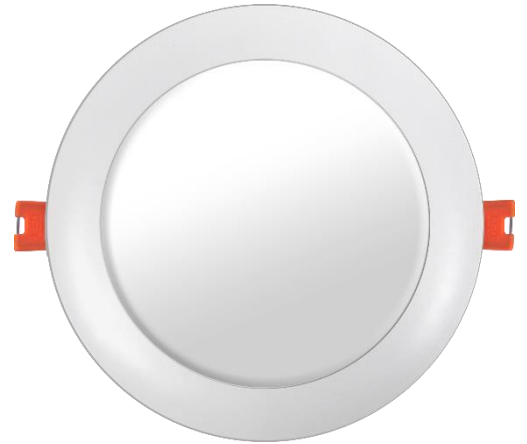

# 6" Slim LED Downlight

Part Number

**R6-D30ES-WH**

Project \_\_\_\_\_

Date \_\_\_\_\_

Type \_\_\_\_\_

Location \_\_\_\_\_

## Product Specifications

Description	6" Round Slim Recessed LED
Finish	White trim with frosted lens
Wattage	12 Watts
Dimensions	Ø 7-1/8" Outer Diameter x 3/8" Height
Cut Out	Ø 6-1/4"
Dim Capacity	Dimmable (with compatible TRIAC dimmer) Dimmable down to 10%
Rated Lamp Life	Up to 50,000 hours
Brightness	900 Lumens
Colour Temp.	3000 Kelvins (warm white)
Colour Rendering	≥ 80 CRI
Operating Temp.	-40°C to 40°C (-40°F to 104°F)
Beam Angle	110° beam
Certifications	cETLus   Certified to CSA standards Suitable for wet locations Type IC rated for direct contact with insulation
Features	120V   60Hz Slim 1/2" design fits in limited ceiling space Reduce labour time with quick installation No potlight housing required

Includes one junction box with quick connectors and factory-installed driver inside.