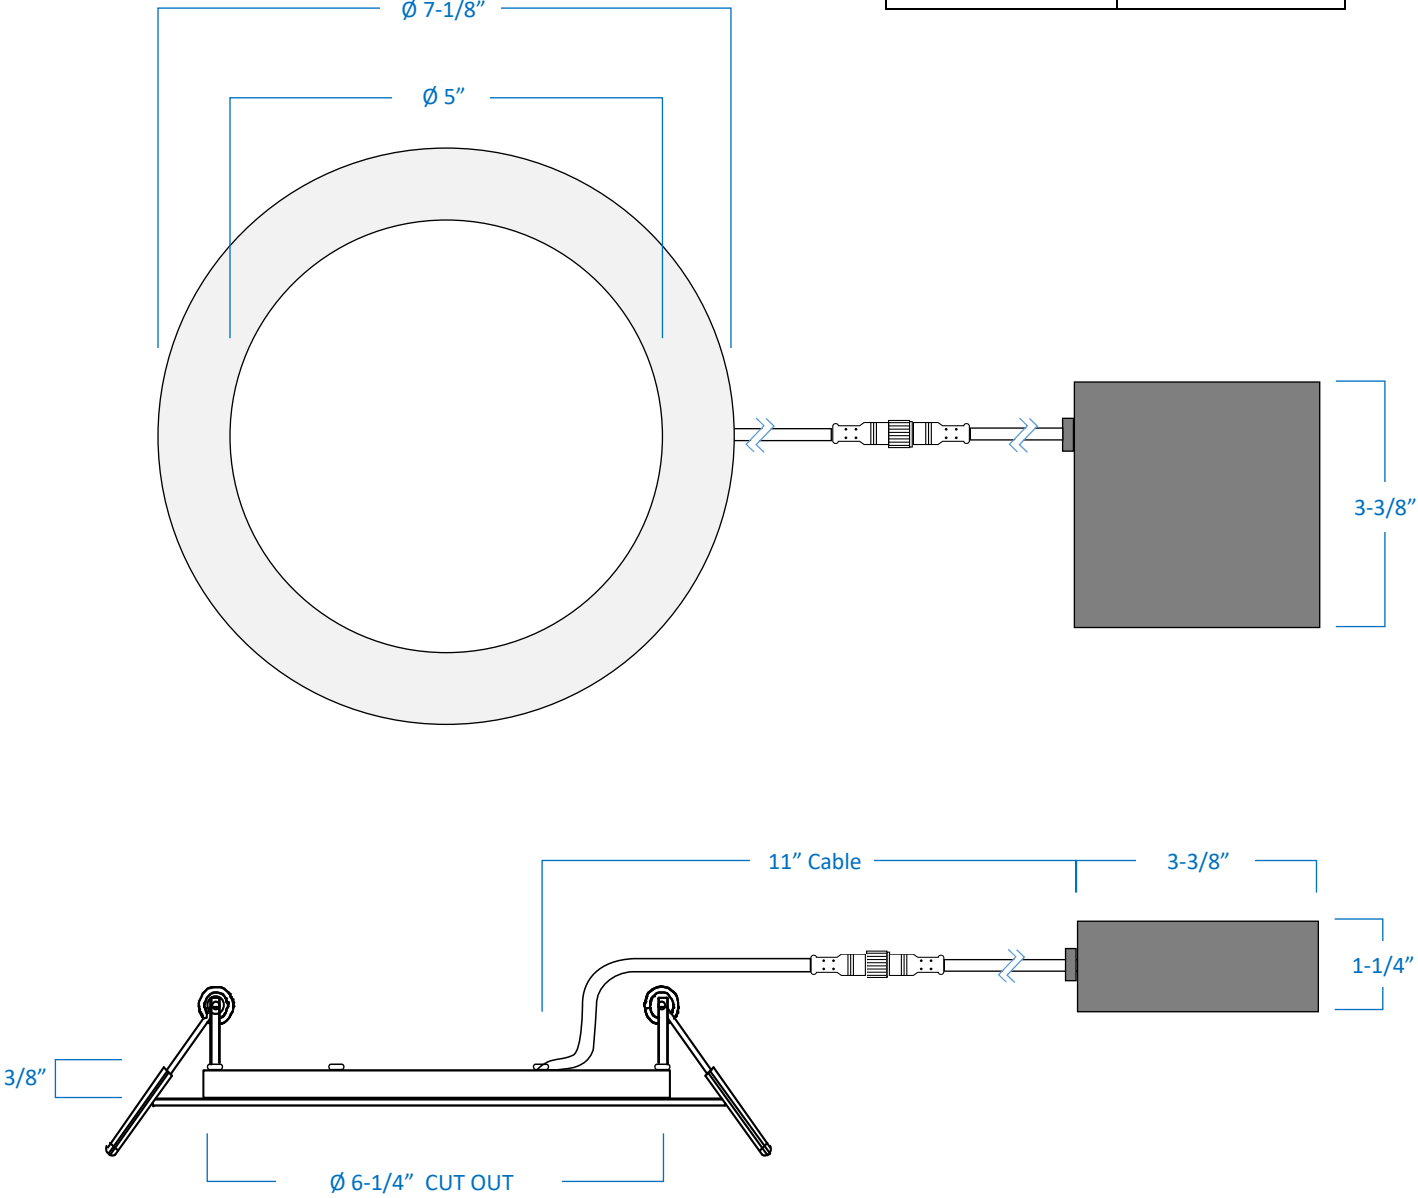

# 6" Slim LED Downlight

Part Number

**R6-D30ES-WH**

Project \_\_\_\_\_

Date \_\_\_\_\_

Type \_\_\_\_\_

Location \_\_\_\_\_

## Product Specifications

Description	6" Round Slim Recessed LED
Finish	White trim with frosted lens
Wattage	12 Watts
Dimensions	Ø 7-1/8" Outer Diameter x 3/8" Height
Cut Out	Ø 6-1/4"
Dim Capacity	Dimmable (with compatible TRIAC dimmer) Dimmable down to 10%
Rated Lamp Life	Up to 50,000 hours
Brightness	900 Lumens
Colour Temp.	3000 Kelvins (warm white)
Colour Rendering	≥ 80 CRI
Operating Temp.	-40°C to 40°C (-40°F to 104°F)
Beam Angle	110° beam
Certifications	cETLus   Certified to CSA standards Suitable for wet locations Type IC rated for direct contact with insulation
Features	120V   60Hz Slim 1/2" design fits in limited ceiling space Reduce labour time with quick installation No potlight housing required

Includes one junction box with quick connectors and factory-installed driver inside.

# 6" Slim LED Downlight

Part Number

**R6-D30ES-WH**

120V Compatible Dimmers	
BRAND	MODEL
LUTRON	CTCL-153PDH
	CTCL-153P
	CT-600P
	DVCL-153P
LEVITON	6672
	6674
PASS & SEYMOUR	HCL453PTCCCV6

GTA Office: 151 Aviva Park Drive, Woodbridge  
 Ottawa Office: 200 Iber Road, Unit 5, Stittsville