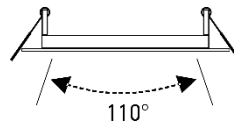

Includes one junction box with quick connectors and factory-installed driver inside.