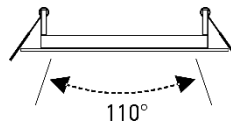

3000K
4000K
5000K