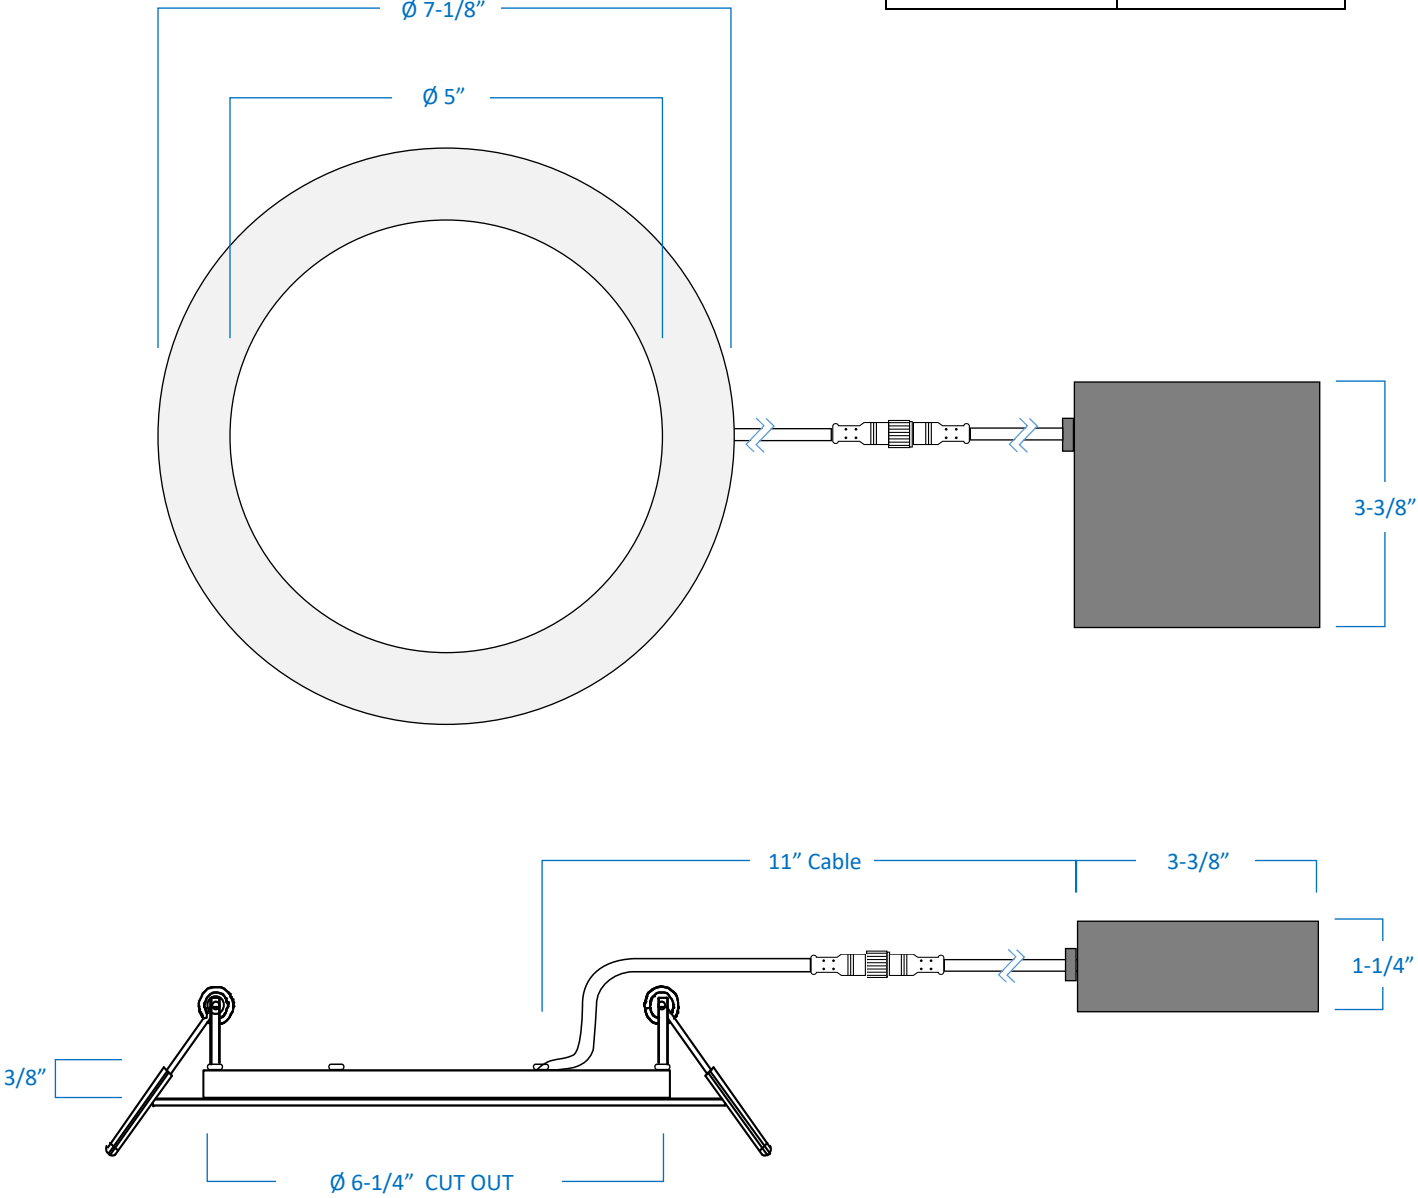

Description	6" Round Slim Recessed LED
Finish	White trim with frosted lens
Wattage	12 Watts = 80W Halogen
Dimensions	Ø 7-1/8" Outer Diameter x 3/8" Height
Cut Out	Ø 6-1/4"
Dim Capacity	Dimmable (with compatible TRIAC dimmer) Dimmable down to 10%
Rated Lamp Life	Up to 50,000 hours
Brightness	770-900 Lumens
Colour Temp.	Selectable CCT – 3000K, 4000K, 5000K
Colour Rendering	≥ 80 CRI
Operating Temp.	-40°C to 40°C (-40°F to 104°F)
Beam Angle	110° beam
Certifications	cETLus Energy Star Certified Certified to CSA standards Suitable for wet locations Type IC rated for direct contact with insulation
Features	120V 60Hz Slim 3/8" design fits in limited ceiling space Reduce labour time with quick installation No potlight housing required 5 year limited warranty

Tel: 905-669-1230
Tel: 613-836-1977

www.sanremolighting.com
© All rights reserved

6" Slim LED Downlight 3CCT

Part Number

R6-WH

120V Compatible Dimmers	
BRAND	MODEL
LUTRON	CTCL-153PDH
	CTCL-153P
	CT-600P
	DVCL-153P
LEVITON	6672
	6674
PASS & SEYMOUR	HCL453PTCCCV6