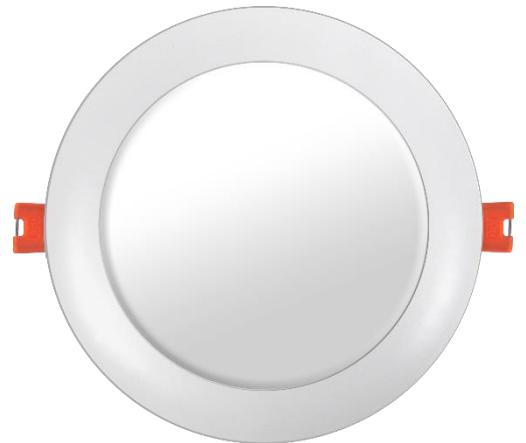

6" Slim LED Downlight 3CCT

Part Number

R6-WH

Project _____

Date _____

Type _____

Location _____

Product Specifications

Description	6" Round Slim Recessed LED
Finish	White trim with frosted lens
Wattage	12 Watts = 80W Halogen
Dimensions	Ø 7-1/8" Outer Diameter x 3/8" Height
Cut Out	Ø 6-1/4"
Dim Capacity	Dimmable (with compatible TRIAC dimmer) Dimmable down to 10%
Rated Lamp Life	Up to 50,000 hours
Brightness	770-900 Lumens
Colour Temp.	Selectable CCT – 3000K, 4000K, 5000K
Colour Rendering	≥ 80 CRI
Operating Temp.	-40°C to 40°C (-40°F to 104°F)
Beam Angle	110° beam
Certifications	cETLus Energy Star Certified Certified to CSA standards Suitable for wet locations Type IC rated for direct contact with insulation
Features	120V 60Hz Slim 3/8" design fits in limited ceiling space Reduce labour time with quick installation No potlight housing required 5 year limited warranty

Includes one junction box with quick connectors and factory-installed driver inside.

3CCT switch on side of box.

3000K
4000K
5000K

GTA Office: 151 Aviva Park Drive, Woodbridge
Ottawa Office: 200 Iber Road, Unit 5, Stittsville