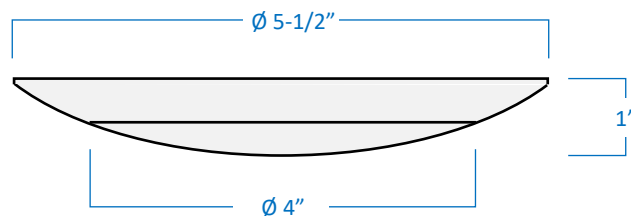

Date \_\_\_\_\_

Type \_\_\_\_\_

Location \_\_\_\_\_

**Product Specifications**

Description	4" LED Disk Light Use with square or octagonal 4" Junction boxes
Lens	Frosted Acrylic
Dimensions	Ø 5-1/2" Outer Diameter x 1" Height Ø 4" Aperture
Light Source	Integrated LED (included)
Dim Capacity	Dimmable (with compatible dimmer)
Wattage	12 Watts (energy saving)
Lamp Life	Up to 36,000 hours
Brightness	880 Lumens
Colour Temp.	3000K (warm white)
Colour Rendering	≥ 90 CRI
Operating Temp.	-30°C ~ 40°C
Certifications	cULus Certified to CSA standards Suitable for wet locations

**Notes**

- 120V | 60Hz
- Covered ceiling mount ONLY
- Mounting hardware included
- Slim 1" design fits in limited ceiling space
- Fast and easy installation

White Finish

Black Finish

GTA Office: 151 Aviva Park Drive, Woodbridge  
Ottawa Office: 200 Iber Road, Unit 5, Stittsville