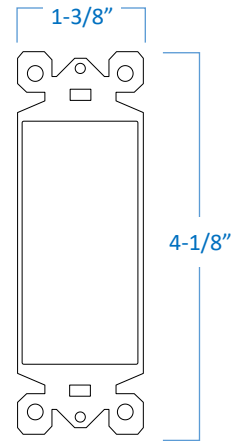

Decorative 3-Way Switch

Project _____

Date _____

Type _____

Location _____

Part Number	Finish
PEDS123	White
PEDS123-BK	Black
PEDS123-GR	Grey
PEDS123-MT	Matte White

Product Specifications

Description	Decorative Rocker
Switch Function	3-Way (controls lighting from 2 locations)
Voltage	120V / 277V
Amperage	15A
Dimensions	1-3/8"Width x 4-1/8"Height x 1-3/8"Depth
Construction	Impact-Resistant Thermoplastic
Wiring Style	Easy Install, Push-in & Side Wired
Certifications	cULus or cETLus Listed CSA Certified