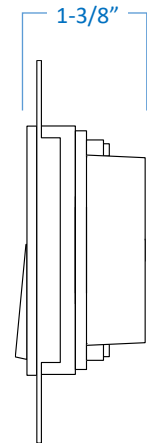

Decorative 3-Way Switch

Project _____

Date _____

Type _____

Location _____

Part Number	Finish
PEDS123	White
PEDS123-BK	Black
PEDS123-GR	Grey
PEDS123-MT	Matte White

Product Specifications

Description	Decorative Rocker
Switch Function	3-Way (controls lighting from 2 locations)
Voltage	120V / 277V
Amperage	15A
Dimensions	1-3/8"Width x 4-1/8"Height x 1-3/8"Depth
Construction	Impact-Resistant Thermoplastic
Wiring Style	Easy Install, Push-in & Side Wired
Certifications	cULus or cETLus Listed CSA Certified