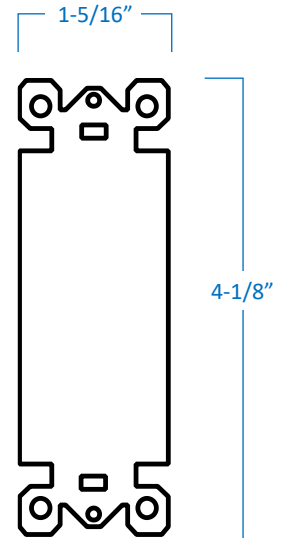

Decorative Duplex Receptacle

Project _____

Date _____

Type _____

Location _____

Part Number	Finish
PEDR002TR	White
PEDR002TR-BK	Black
PEDR002TR-GR	Grey
PEDR002TR-MT	Matte White

Product Specifications	
Description	Decorative Duplex Receptacle
Voltage	125V
Amperage	20A
Dimensions	1-5/16" Width x 4-1/8" Height x 1" Depth
Construction	Impact-Resistant Thermoplastic
Wiring Style	Easy Install, Push-in & Side Wired
Certifications	cULus or cETLus Listed CSA Certified
Features	Tamper-Resistant