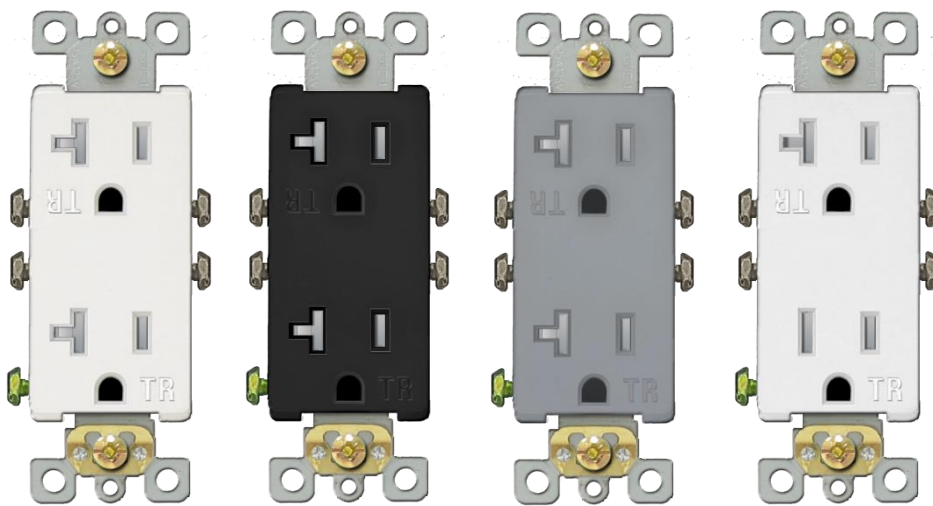

Decorative Duplex Receptacle

Project _____

Date _____

Type _____

Location _____

Part Number	Finish
PEDR002TR	White
PEDR002TR-BK	Black
PEDR002TR-GR	Grey
PEDR002TR-MT	Matte White

Product Specifications	
Description	Decorative Duplex Receptacle
Voltage	125V
Amperage	20A
Dimensions	1-5/16" Width x 4-1/8" Height x 1" Depth
Construction	Impact-Resistant Thermoplastic
Wiring Style	Easy Install, Push-in & Side Wired
Certifications	cULus or cETLus Listed CSA Certified
Features	Tamper-Resistant

PEDR002TR

PEDR002TR-BK

PEDR002TR-GR

PEDR002TR-MT