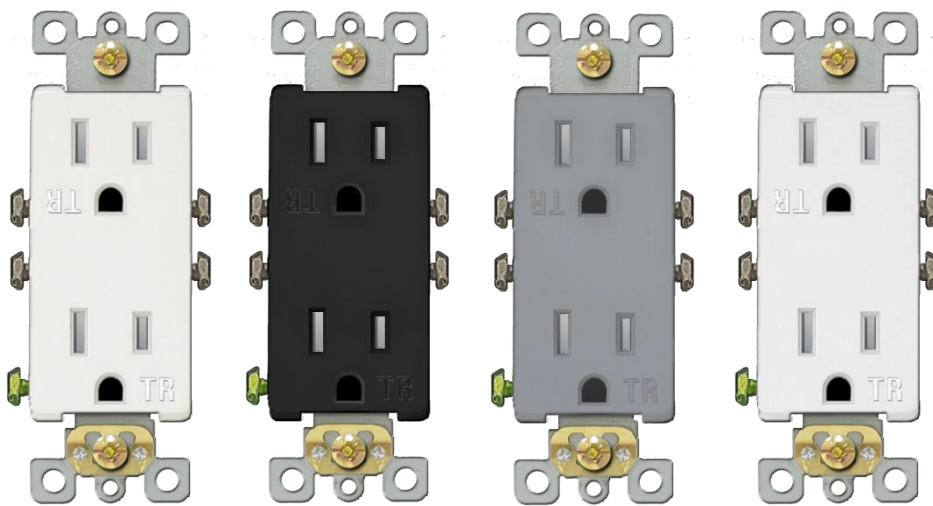

PEDR001TR-GR

PEDR001TR-MT

Finish

White

Black

Grey

Matte White

Product Specifications

Description	Decorative Duplex Receptacle
Voltage	125V
Amperage	15A
Dimensions	1-5/16"Width x 4-1/8"Height x 1"Depth
Construction	Impact-Resistant Thermoplastic
Wiring Style	Easy Install, Push-in & Side Wired
Certifications	cULus or cETLus Listed CSA Certified
Features	Tamper-Resistant