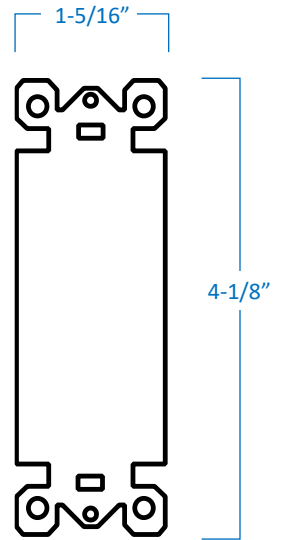

Description	Decorative Duplex Receptacle
Voltage	125V
Amperage	15A
Dimensions	1-5/16"Width x 4-1/8"Height x 1"Depth
Construction	Impact-Resistant Thermoplastic
Wiring Style	Easy Install, Push-in & Side Wired
Certifications	cULus or cETLus Listed CSA Certified
Features	Tamper-Resistant