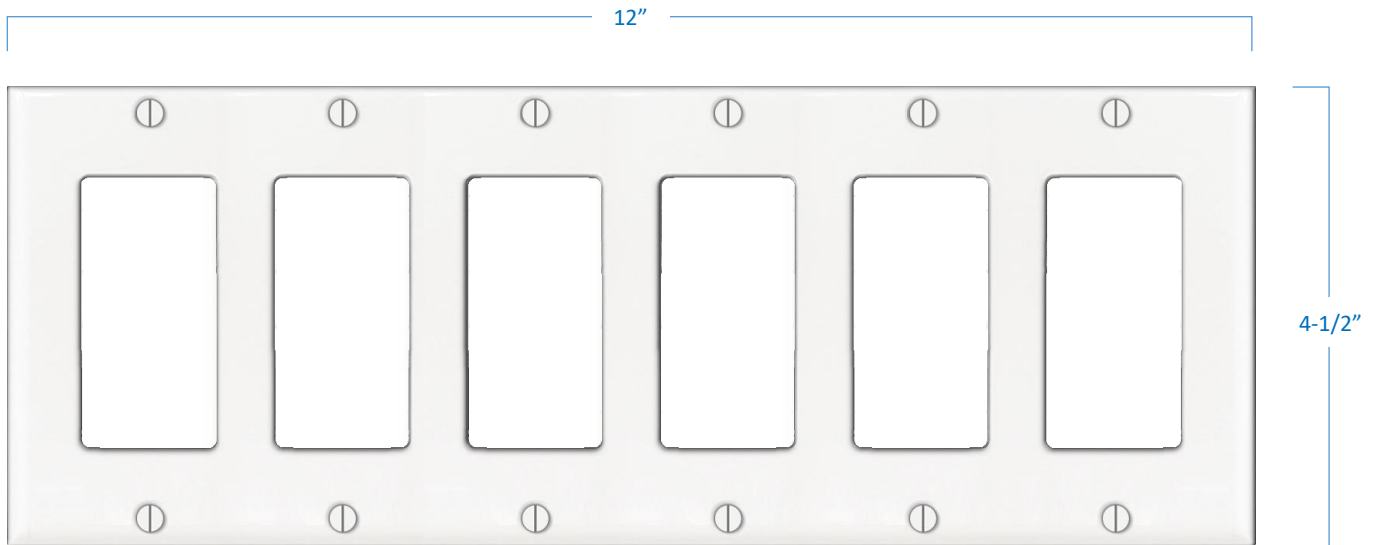

Decorative 6-Gang Wall Plate

Part Number

PEDP226

Project _____

Date _____

Type _____

Location _____

Product Specifications

Description	Decorative 6-Gang Wall Plate
Finish	White
Dimensions	12"Width x 4-1/2"Height
Construction	Impact-Resistant Thermoplastic
Certifications	cULus or cETLus Listed CSA Certified
Features	Mounting Hardware Included