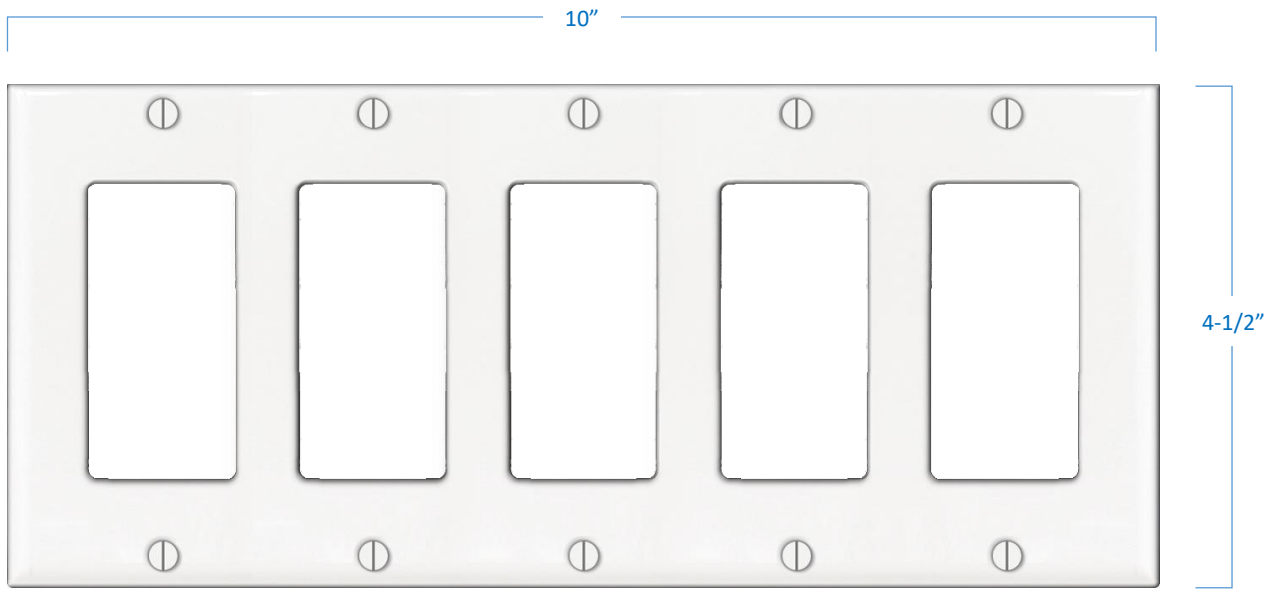

Decorative 5-Gang Wall Plate

Part Number

PEDP225

Project _____

Date _____

Type _____

Location _____

Product Specifications

Description	Decorative 5-Gang Wall Plate
Finish	White
Dimensions	10" Width x 4-1/2" Height
Construction	Impact-Resistant Thermoplastic
Certifications	cULus or cETLus Listed CSA Certified
Features	Mounting Hardware Included