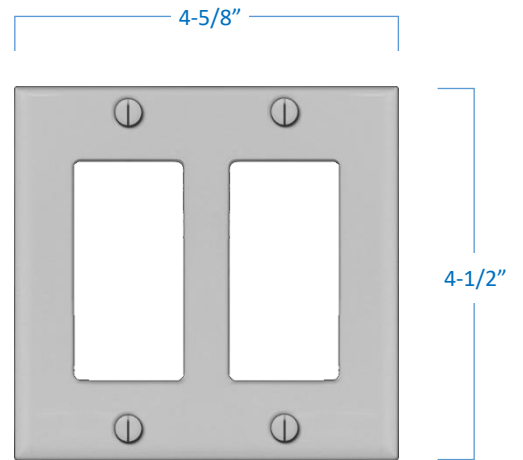

PEDP222-GR

GTA Office: 151 Aviva Park Drive, Woodbridge
Ottawa Office: 200 Iber Road, Unit 5, Stittsville

Tel: 905-669-1230
Tel: 613-836-1977

www.sanremolighting.com
© All rights reserved