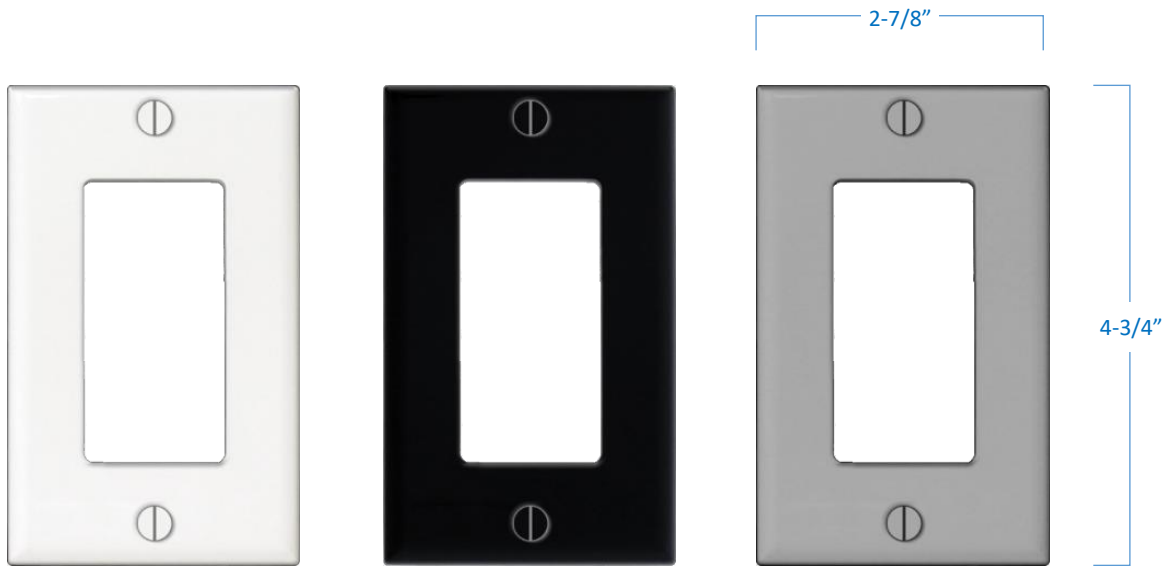

Decorative 1-Gang Wall Plate

Project _____

Date _____

Type _____

Location _____

Part Number

PEDP221M

PEDP221M-BK

PEDP221M-GR

Finish

White

Black

Grey

Product Specifications

Description	Decorative 1-Gang Mid-Size Wall Plate
Dimensions	2-7/8"Width x 4-3/4"Height
Construction	Impact-Resistant Thermoplastic
Certifications	cULus or cETLus Listed CSA Certified
Features	Mounting Hardware Included