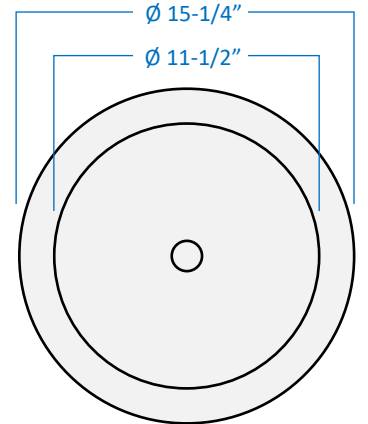

White

A3015P-5

Pewter

Product Specifications

Description	This traditional 3-Light pendant-style Chandelier is perfect for dining rooms, foyers, and large stairwells.
Shade	White Alabaster Glass
Dimensions	15-1/4" Diameter x 24" Height Includes 60" adjustable chain & canopy
Lamps	3 x LED A19 (E26 Medium Base) not Included
Certifications	cETLus Listed CSA Certified
Features	120V 60Hz Vertical or Horizontal mounting (hardware included)