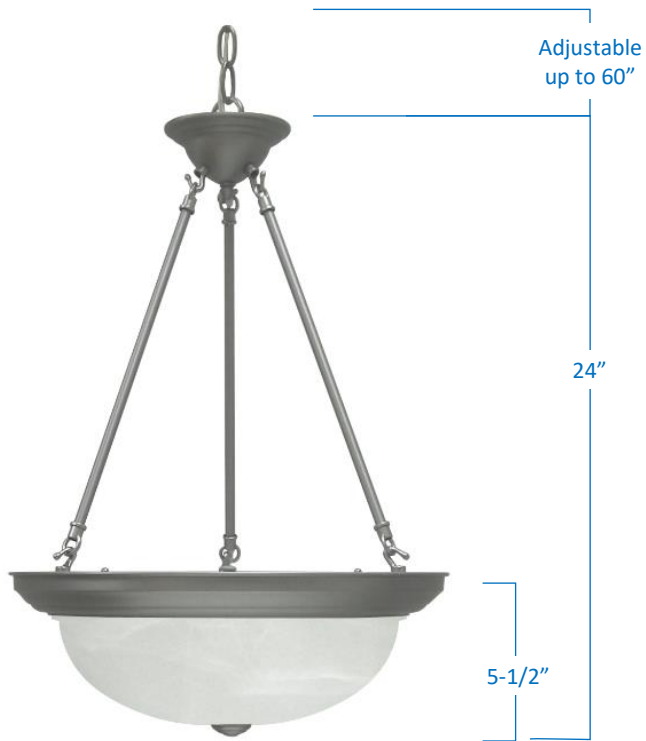

3-Light Chandelier

Project _____

Date _____

Type _____

Location _____

Part Number

Finish

A3015P-1

White

A3015P-5

Pewter

Product Specifications

Description	This traditional 3-Light pendant-style Chandelier is perfect for dining rooms, foyers, and large stairwells.
Shade	White Alabaster Glass
Dimensions	15-1/4" Diameter x 24" Height Includes 60" adjustable chain & canopy
Lamps	3 x LED A19 (E26 Medium Base) not Included
Certifications	cETLus Listed | CSA Certified
Features	120V | 60Hz Vertical or Horizontal mounting (hardware included)

A3015P-5

GTA Office: 151 Aviva Park Drive, Woodbridge
Ottawa Office: 200 Iber Road, Unit 5, Stittsville

Tel: 905-669-1230
Tel: 613-836-1977

www.sanremolighting.com
© All rights reserved