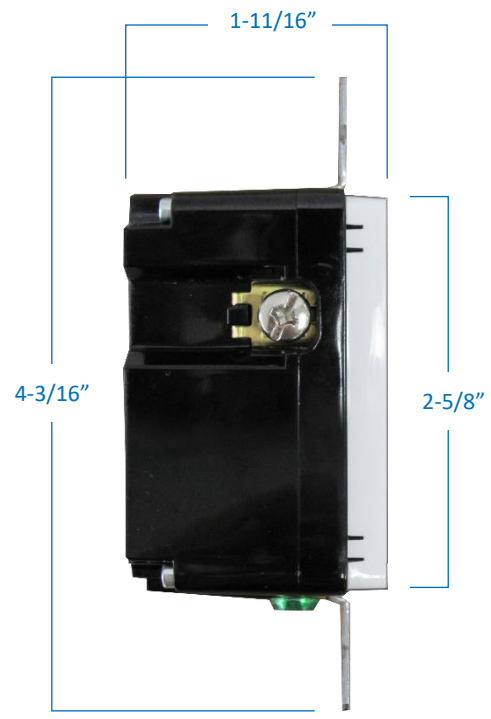

Side View

Head Office: 151 Aviva Park Drive, Woodbridge, ON L4L 9C1
Ottawa Office: 200 Iber Road, Unit 5, Stittsville, ON K2S 0L5

Tel: 905-669-1230
Tel: 613-836-1977

© SanRemoLighting.com
Toll Free: 1-800-903-1115