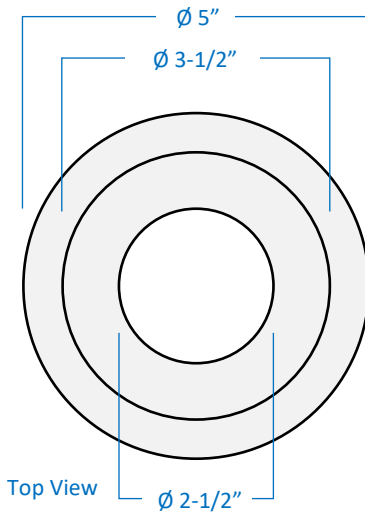

4" Round Stepped Baffle Trim

Project _____

Date _____

Type _____

Location _____

Part Number

Finish

T403W

White Trim & Baffle

T403-BK

White Trim & Black Baffle

Product Specifications

| | |
|-------------|--|
| Description | 4" Round recessed stepped baffle trim |
| Dimensions | <p>Ø 5" Outer Diameter x 2-1/4" Height</p> <p>3-1/2" Height with raised metal lamp holder</p> <p>Ø 3-1/2" Inner Diameter</p> <p>Ø 2-1/2" Aperture Diameter</p> |
| Lamp | 1 x LED PAR20 (E26 Medium Base) not included |
| Features | <p>Three sturdy vertical clips for secure install</p> <p>Use with Premier Electrical Products™ 4" housings</p> |

White Trim & Baffle

White Trim & Black Baffle

Top View

Side View

View of Clips

4" Line Voltage Housing - Sold Separately

H400R
Remodel Post Drywall

H400
New Construction