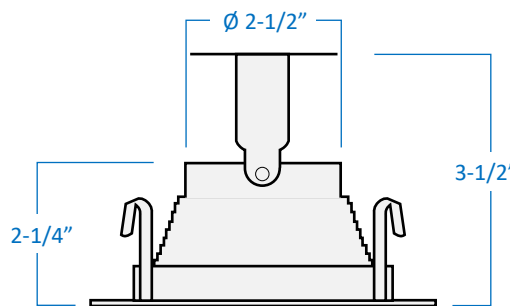

White Trim & Baffle

T403-BK

White Trim & Black Baffle

Product Specifications

| | |
|-------------|--|
| Description | 4" Round recessed stepped baffle trim |
| Dimensions | <p>Ø 5" Outer Diameter x 2-1/4" Height</p> <p>3-1/2" Height with raised metal lamp holder</p> <p>Ø 3-1/2" Inner Diameter</p> <p>Ø 2-1/2" Aperture Diameter</p> |
| Lamp | 1 x LED PAR20 (E26 Medium Base) not included |
| Features | <p>Three sturdy vertical clips for secure install</p> <p>Use with Premier Electrical Products™ 4" housings</p> |

White Trim & Baffle

White Trim & Black Baffle

Top View

Side View

View of Clips

4" Line Voltage Housing - Sold Separately

H400R
Remodel Post Drywall

H400
New Construction