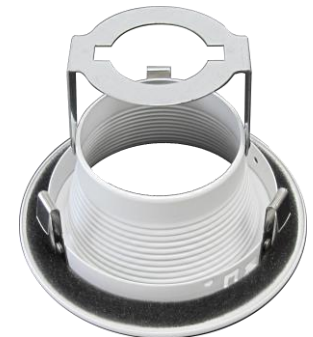

4" Round Stepped Baffle Trim

Project _____

Date _____

Type _____

Location _____

Part Number

Finish

T403W

White Trim & Baffle

T403-BK

White Trim & Black Baffle

Product Specifications

| | |
|-------------|--|
| Description | 4" Round recessed stepped baffle trim |
| Dimensions | <p>Ø 5" Outer Diameter x 2-1/4" Height</p> <p>3-1/2" Height with raised metal lamp holder</p> <p>Ø 3-1/2" Inner Diameter</p> <p>Ø 2-1/2" Aperture Diameter</p> |
| Lamp | 1 x LED PAR20 (E26 Medium Base) not included |
| Features | <p>Three sturdy vertical clips for secure install</p> <p>Use with Premier Electrical Products™ 4" housings</p> |

White Trim & Baffle

White Trim & Black Baffle

Top View

Side View

View of Clips

4" Line Voltage Housing - Sold Separately

H400R
Remodel Post Drywall

H400
New Construction