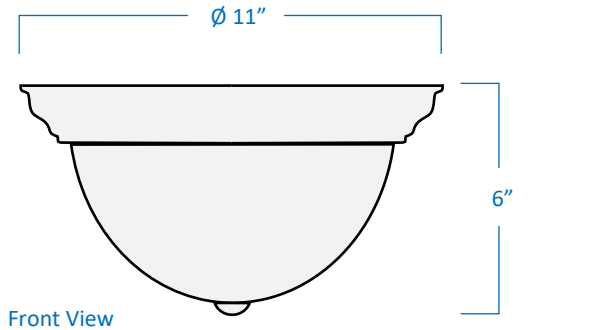

1-Light Ceiling Flush Mount

Part Number

A4011-WH

Project _____

Date _____

Type _____

Location _____

Product Specifications

Description	Use this 1-Light Ceiling Flush Mount to illuminate all areas of your home. Can be mixed and matched to complement your style.
Finish	White
Shade	Frosted Swirl Glass
Dimensions	11" Diameter x 6" Height
Lamps	1 x LED A19 (E26 Medium Base) not Included
Certifications	cULus or cETLus Listed CSA Certified
Features	120V 60Hz Ceiling Mounting Only (Hardware Included)