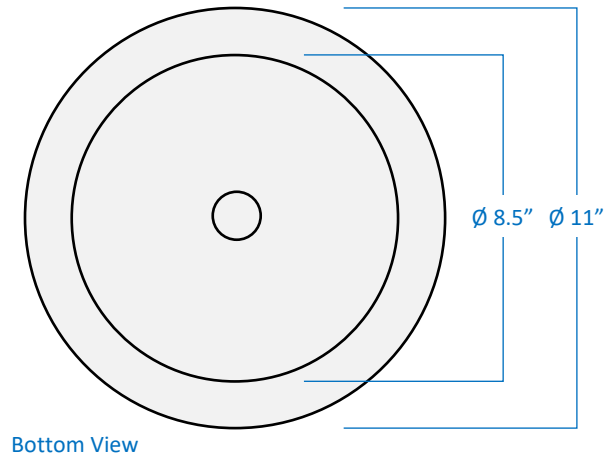

1-Light Ceiling Flush Mount

Part Number

A4011-WH

Project _____

Date _____

Type _____

Location _____

Product Specifications

Description	Use this 1-Light Ceiling Flush Mount to illuminate all areas of your home. Can be mixed and matched to complement your style.
Finish	White
Shade	Frosted Swirl Glass
Dimensions	11" Diameter x 6" Height
Lamps	1 x LED A19 (E26 Medium Base) not Included
Certifications	cULus or cETLus Listed CSA Certified
Features	120V 60Hz Ceiling Mounting Only (Hardware Included)