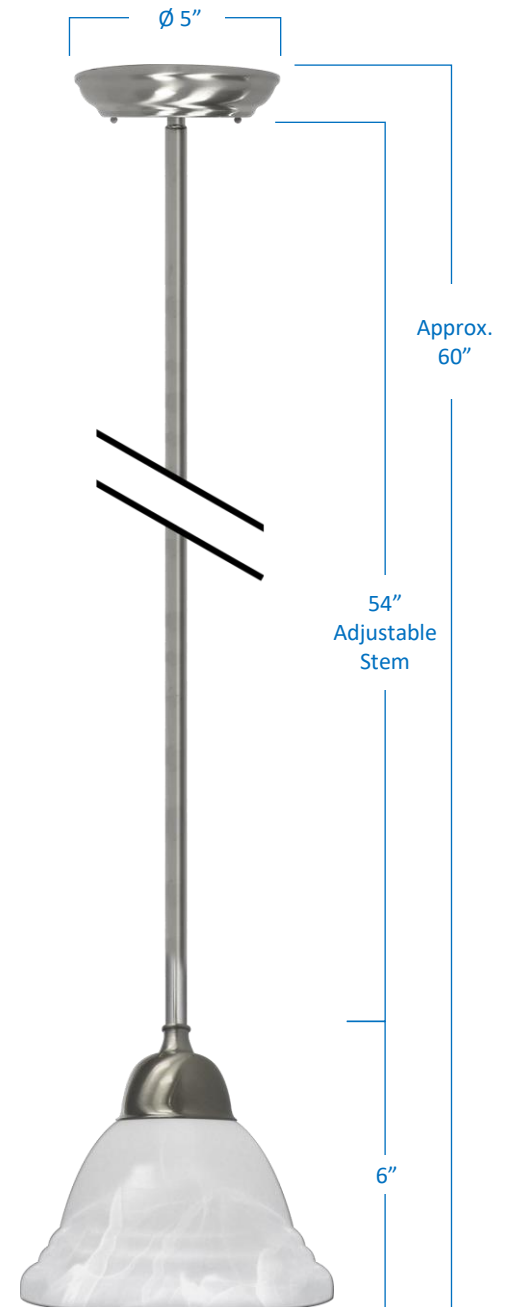

1-Light Mini Pendant

Project _____

Date _____

Type _____

Location _____

Part Number

A8001-BN

Product Specifications

Description	Defined by its delicate contours and subtle details, this mini pendant has an effortless and clean design which offers a versatility that will complement a wide array of décor. Perfect for kitchen islands or accent lighting.
Finish	Brushed Nickel
Shade	White Alabaster Glass
Dimensions	7" Diameter x 6" Height (Approx. 60" Height with stem) 4 adjustable stems included: 12" + 12" + 15" + 15" = 54"
Lamps	1 x LED A19 (E26 Medium Base) not Included
Certifications	cETLus Listed CSA Certified
Features	120V 60Hz Ceiling mount only (hardware included) Canopy adjusts for installation on a sloped ceiling