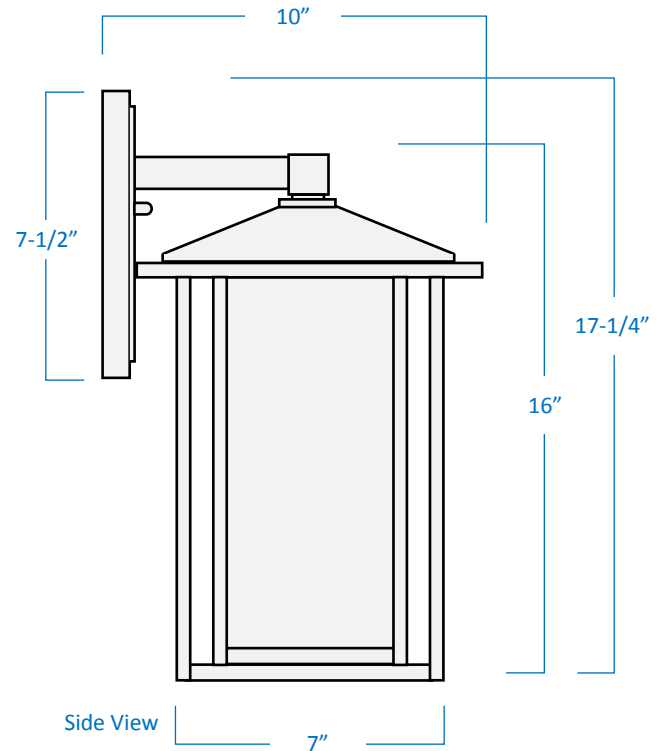

1-Light Exterior Wall Lantern

Part Number

A0289M-BK

Project _____

Date _____

Type _____

Location _____

Product Specifications

Description	1-Light contemporary wall lantern Exterior use Ambient lighting
Finish	Black
Construction	Durable die cast aluminum Clear seeded glass
Dimensions	9"Width x 17-1/4"Height x 10"Extension
Certifications	cETLus Listed Certified to CSA standards Suitable for wet locations
Lamp	1 x LED (E26 Medium Base) not included
Notes	<ul style="list-style-type: none">▪ 120V 60Hz▪ Vertical wall mounting only▪ Mounting hardware included