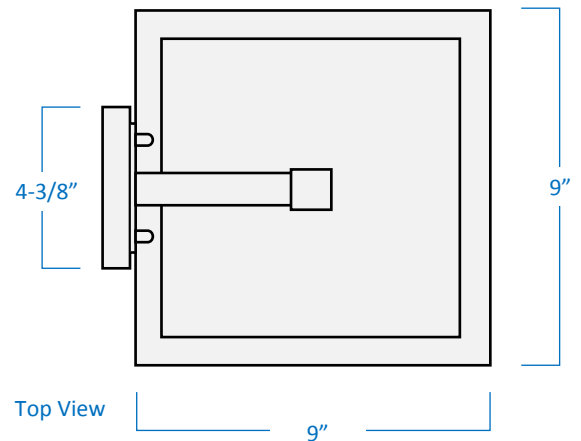

Description	1-Light contemporary wall lantern Exterior use Ambient lighting
Finish	Black
Construction	Durable die cast aluminum Clear seeded glass
Dimensions	9"Width x 17-1/4"Height x 10"Extension
Certifications	cETLus Listed Certified to CSA standards Suitable for wet locations
Lamp	1 x LED (E26 Medium Base) not included
Notes	<ul style="list-style-type: none">▪ 120V 60Hz▪ Vertical wall mounting only▪ Mounting hardware included