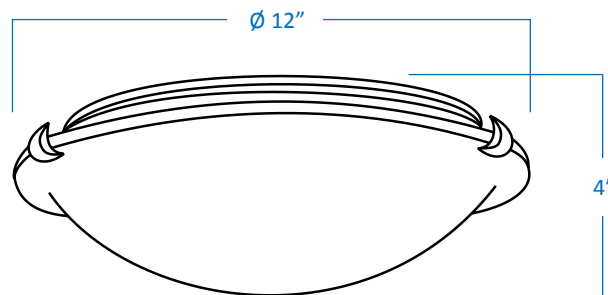

GTA Office: 151 Aviva Park Drive, Woodbridge
Ottawa Office: 200 Iber Road, Unit 5, Stittsville

Tel: 905-669-1230
Tel: 613-836-1977

www.sanremolighting.com
© All rights reserved