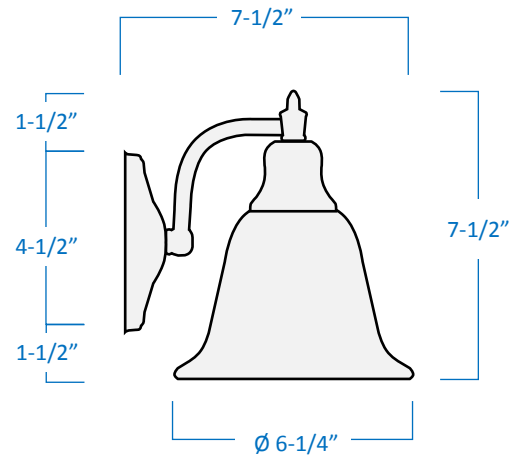

# 4-Light Vanity

Part Number

**A14014-14**

Project \_\_\_\_\_

Date \_\_\_\_\_

Type \_\_\_\_\_

Location \_\_\_\_\_

## Product Specifications

Description	Designed for bath and powder rooms, this 4-Light Vanity has an effortless and clean design. Can be mixed and matched with other lighting styles to complement a wide array of décor.
Finish	Oil Rubbed Bronze
Shade	White Alabaster Glass (bell style)
Dimensions	36"Width x 7-1/2"Height x 7-1/2"Extension
Lamps	4 x LED A19 (E26 Medium Base) not included
Certifications	cETLus Listed   CSA Certified Suitable for damp locations
Features	120V   60Hz Wall mount only (hardware included) Can be installed with glass facing up or down