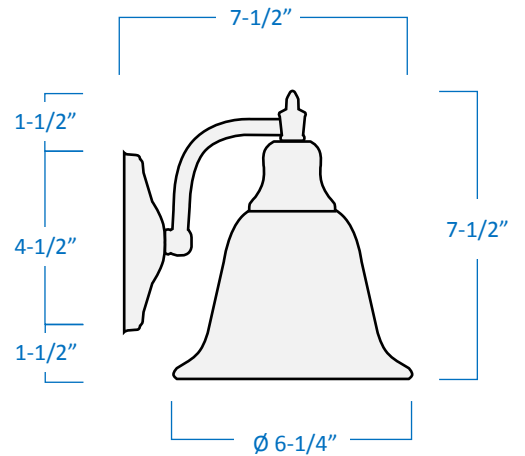

2-Light Vanity

Part Number

A14012-14

Project _____

Date _____

Type _____

Location _____

Product Specifications

Description	Designed for bath and powder rooms, this 2-Light Vanity has an effortless and clean design. Can be mixed and matched with other lighting styles to complement a wide array of décor.
Finish	Oil Rubbed Bronze
Shade	White Alabaster Glass (bell style)
Dimensions	18"Width x 7-1/2"Height x 7-1/2"Extension
Lamps	2 x LED A19 (E26 Medium Base) not included
Certifications	cETLus Listed CSA Certified Suitable for damp locations
Features	120V 60Hz Wall mount only (hardware included) Can be installed with glass facing up or down

Side View