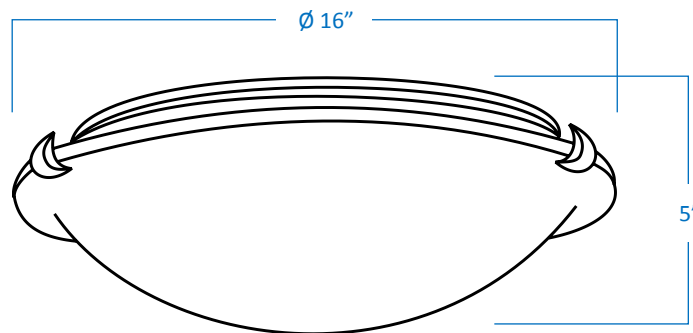

GTA Office: 151 Aviva Park Drive, Woodbridge
Ottawa Office: 200 Iber Road, Unit 5, Stittsville

Tel: 905-669-1230
Tel: 613-836-1977

www.sanremolighting.com
© All rights reserved