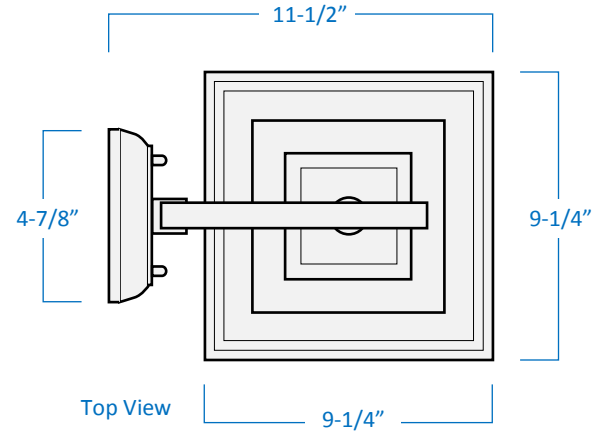

Description	3-Light exterior traditional wall lantern Ambient lighting
Finish	Black
Construction	Die cast aluminum Clear seeded glass
Dimensions	9-1/4"Width x 22"Height x 11-1/2"Extension
Lamps	3 x LED B10 (E12 Candelabra Base) not included
Certifications	cETLus Listed CSA Certified Suitable for wet locations
Features	120V 60Hz Wall mounting only (hardware Included)