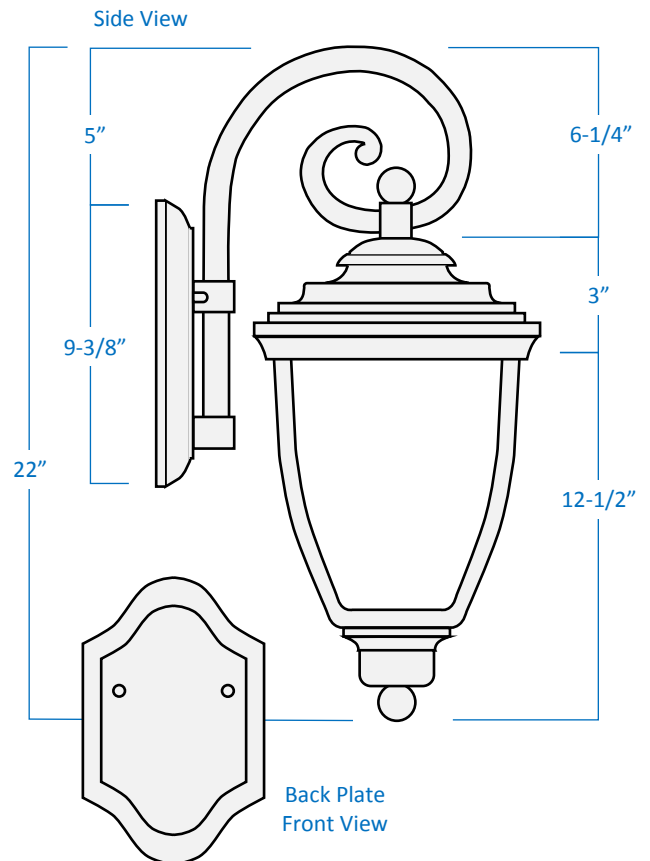

3-Light Exterior Wall Lantern

Part Number

A6020-BK

Project _____

Date _____

Type _____

Location _____

Product Specifications

Description	3-Light exterior traditional wall lantern Ambient lighting
Finish	Black
Construction	Die cast aluminum Clear seeded glass
Dimensions	9-1/4"Width x 22"Height x 11-1/2"Extension
Lamps	3 x LED B10 (E12 Candelabra Base) not included
Certifications	cETLus Listed CSA Certified Suitable for wet locations
Features	120V 60Hz Wall mounting only (hardware Included)