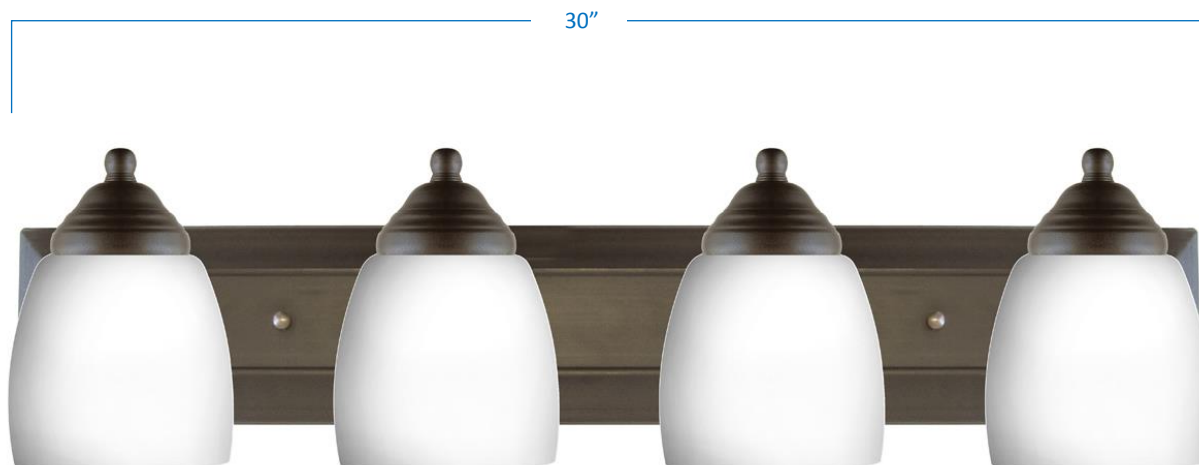

4-Light Vanity

Part Number

A16014-14

Project _____

Date _____

Type _____

Location _____

Product Specifications

Description	4-Light Vanity Perfect for powder and bathrooms Ambient lighting
Finish	Oil Rubbed Bronze
Shade	Matte White Glass
Dimensions	30"Width x 7"Height x 6-1/2"Extension
Lamps	4 x LED A19 (E26 Medium Base) not included
Certifications	cETLus Listed CSA Certified
Features	120V 60Hz Wall mounting only (hardware included) Can be installed with glass facing up or down