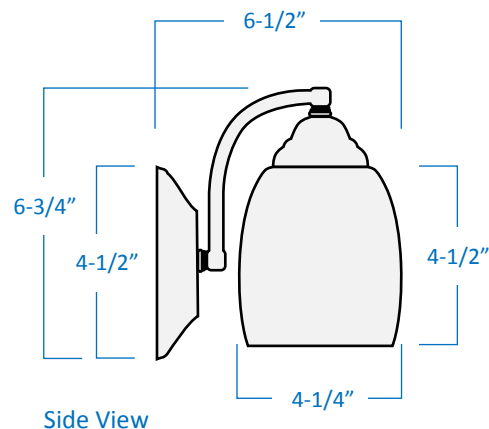

4-Light Vanity

Part Number

A16014-14

Project _____

Date _____

Type _____

Location _____

Product Specifications

Description	4-Light Vanity Perfect for powder and bathrooms Ambient lighting
Finish	Oil Rubbed Bronze
Shade	Matte White Glass
Dimensions	30"Width x 7"Height x 6-1/2"Extension
Lamps	4 x LED A19 (E26 Medium Base) not included
Certifications	cETLus Listed CSA Certified
Features	120V 60Hz Wall mounting only (hardware included) Can be installed with glass facing up or down