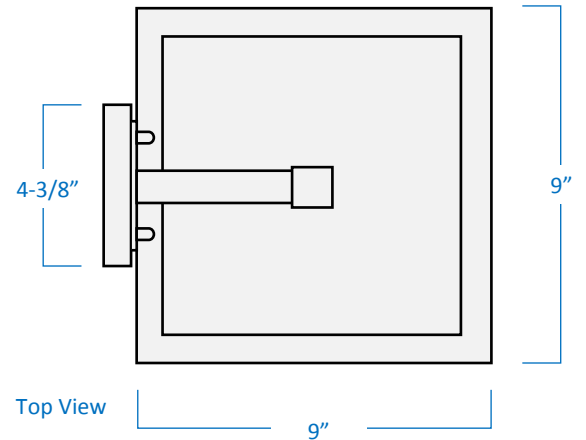

Description	1-Light contemporary wall lantern Exterior use Ambient lighting
Finish	Black
Construction	Durable die cast aluminum Clear seeded glass
Dimensions	9"Width x 12-1/2"Height x 10"Extension
Lamp	1 x LED (E26 Medium Base) not included
Certifications	cULus Listed CSA Certified Suitable for wet locations
Features	120V 60Hz Wall mounting only (hardware included)