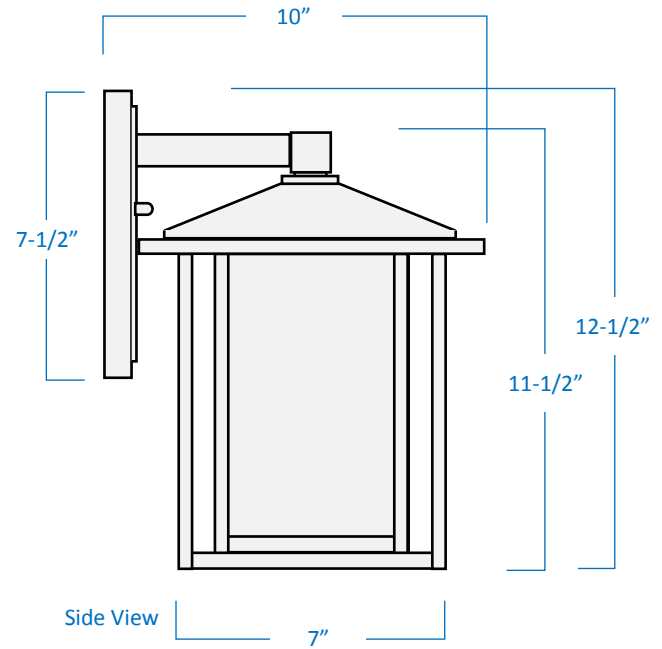

1-Light Exterior Wall Lantern

Part Number

A0288M-BK

Project _____

Date _____

Type _____

Location _____

Product Specifications

Description	1-Light contemporary wall lantern Exterior use Ambient lighting
Finish	Black
Construction	Durable die cast aluminum Clear seeded glass
Dimensions	9"Width x 12-1/2"Height x 10"Extension
Lamp	1 x LED (E26 Medium Base) not included
Certifications	cULus Listed CSA Certified Suitable for wet locations
Features	120V 60Hz Wall mounting only (hardware included)