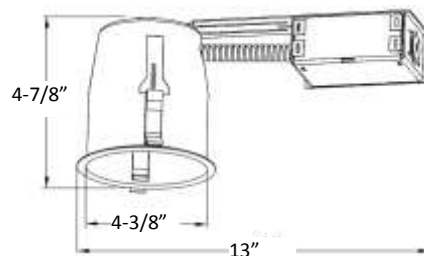

Accessories Sold Separately

PFH451R Rough-In Plate