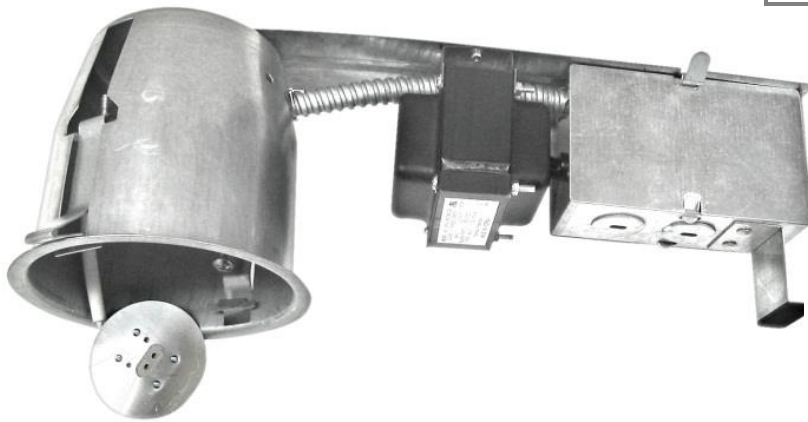

# Recessed Lighting

## 4" Low Voltage Housings

### Product Specifications

Description:	Remodel post drywall housing
Dimensions:	13 1/4" Length by 4 1/4" Height
Lamp:	1 x 50W 12V MR16 Max
Listings:	UL damp location with feed through wiring

### Housing Features

- Two durable screw-down clips secure housing and accommodate various ceiling thickness
- Unit slips through 4 1/4" ceiling opening
- For use in non-insulated ceilings or 3" space between housing and insulation
- Integral Magnetic Class H thermally protected transformer step down 120V line voltage to lamp operating voltage
- Junction box is listed for through branch circuit wiring and has seven 1/2" knockouts
- Four Romex pry-outs with strain relief simplify Romex installation
- 4-port quick connector pre-installed in j/box