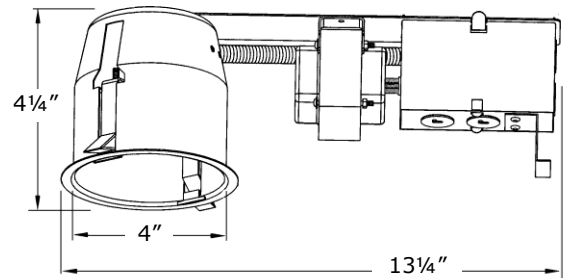

### Product Specifications

Description:	Remodel post drywall housing
Dimensions:	13 1/4" Length by 4 1/4" Height
Lamp:	1 x 50W 12V MR16 Max
Listings:	UL damp location with feed through wiring