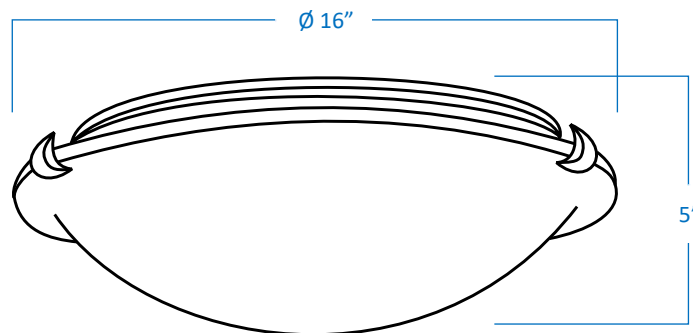

GTA Office: 151 Aviva Park Drive, Woodbridge
Ottawa Office: 200 Iber Road, Unit 5, Stittsville

Tel: 905-669-1230
Tel: 613-836-1977

www.sanremolighting.com
© All rights reserved