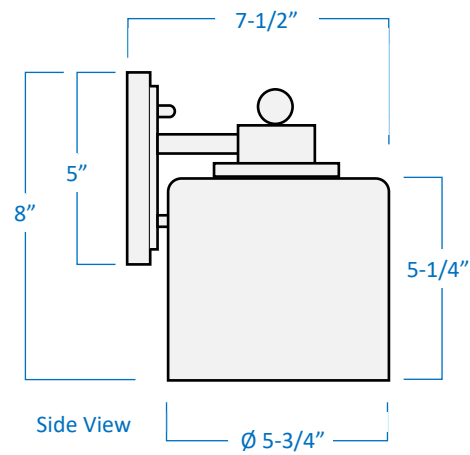

4-Light Vanity

Part Number

B51014-BN

B51014-CH

Finish

Brushed Nickel

Chrome

Project _____

Date _____

Type _____

Location _____

GTA Office: 151 Aviva Park Drive, Woodbridge
Ottawa Office: 200 Iber Road, Unit 5, Stittsville

Tel: 905-669-1230
Tel: 613-836-1977

www.sanremolighting.com
© All rights reserved