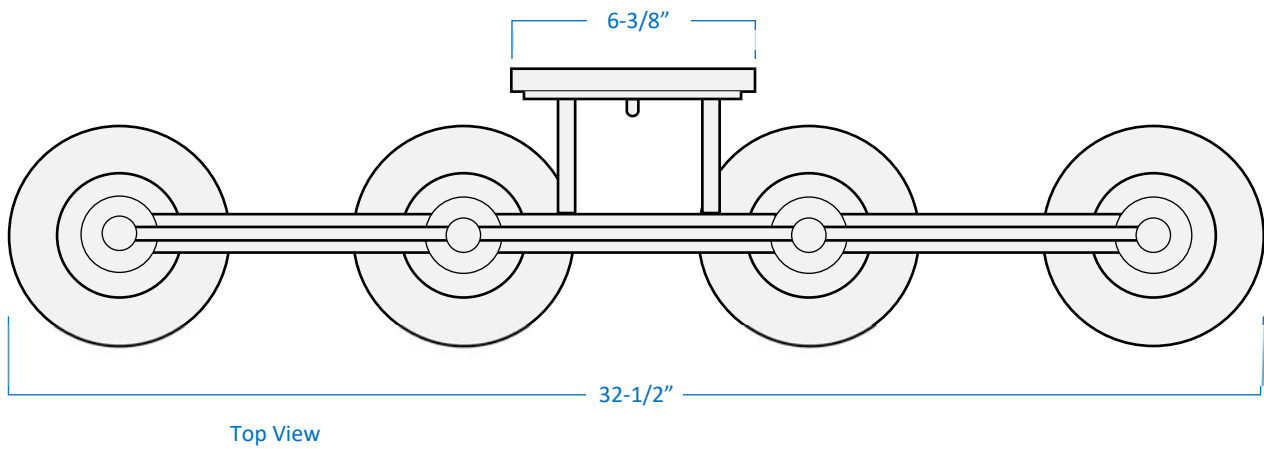

4-Light Vanity

Part Number

B51014-BN

B51014-CH

Finish

Brushed Nickel

Chrome

Project _____

Date _____

Type _____

Location _____

GTA Office: 151 Aviva Park Drive, Woodbridge
Ottawa Office: 200 Iber Road, Unit 5, Stittsville

Tel: 905-669-1230
Tel: 613-836-1977

www.sanremolighting.com
© All rights reserved