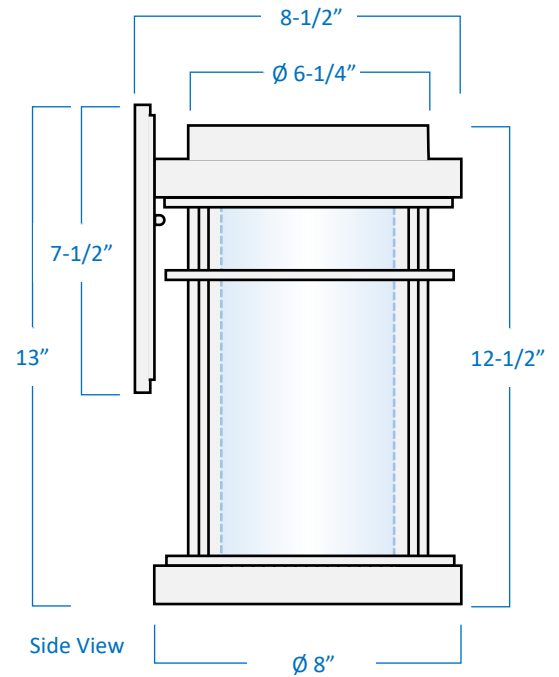

1-Light Cylinder Wall Lantern

Part Number

B4040-BK

Project _____

Date _____

Type _____

Location _____

Product Specifications

Description	1-Light contemporary wall lantern Exterior use Ambient lighting
Finish	Black
Construction	Durable die cast aluminum Clear outer glass Frosted & snow white inner glass
Dimensions	8"Width x 13"Height x 8-1/2"Extension
Certifications	cETLus Listed Certified to CSA standards Suitable for wet locations
Lamp	1 x LED (E26 Medium Base) INCLUDED
Notes	<ul style="list-style-type: none"> ▪ 120V 60Hz ▪ Vertical wall mounting only ▪ Mounting hardware included