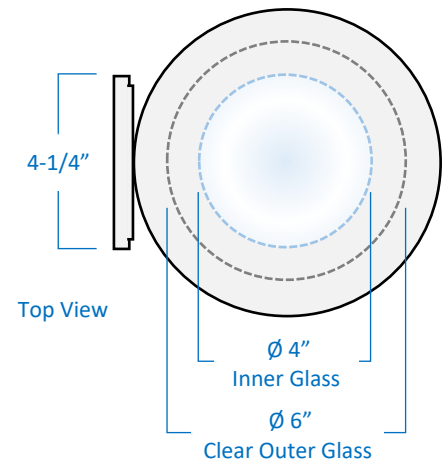

1-Light Cylinder Wall Lantern

Part Number

B4040-BK

Project _____

Date _____

Type _____

Location _____

Product Specifications

Description	1-Light contemporary wall lantern Exterior use Ambient lighting
Finish	Black
Construction	Durable die cast aluminum Clear outer glass Frosted & snow white inner glass
Dimensions	8"Width x 13"Height x 8-1/2"Extension
Certifications	cETLus Listed Certified to CSA standards Suitable for wet locations
Lamp	1 x LED (E26 Medium Base) INCLUDED
Notes	<ul style="list-style-type: none"> ▪ 120V 60Hz ▪ Vertical wall mounting only ▪ Mounting hardware included