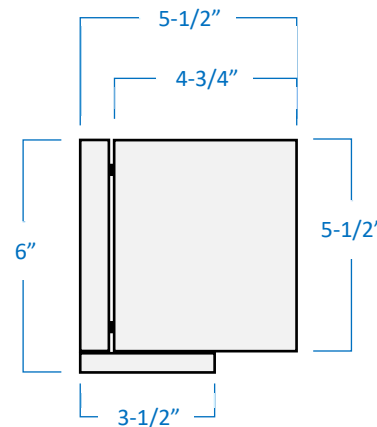

# 4-Light Vanity

Part Number

**B22014-CH**

Project \_\_\_\_\_

Date \_\_\_\_\_

Type \_\_\_\_\_

Location \_\_\_\_\_

## Product Specifications

Description	This contemporary bathroom vanity offers a sleek design and smooth clean lines.
Finish	Chrome
Shade	White opal glass
Dimensions	26-1/4"Width x 6"Height x 5-1/2"Extension
Lamps	4 x LED A19 (E26 Medium Base) <b>INCLUDED</b>
Certifications	cETLus Listed   CSA Certified
Features	120V   60Hz Wall mount only (hardware included)

Side View