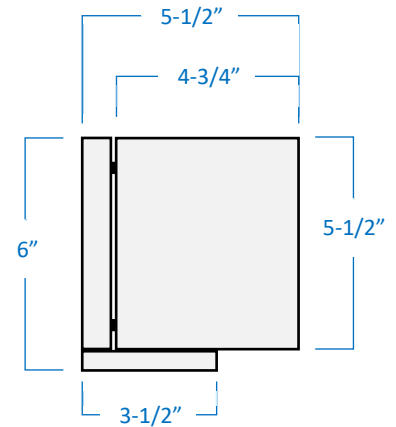

# 4-Light Vanity

Part Number

**B22014-BN**

Project \_\_\_\_\_

Date \_\_\_\_\_

Type \_\_\_\_\_

Location \_\_\_\_\_

## Product Specifications

Description	This contemporary bathroom vanity offers a sleek design and smooth clean lines.
Finish	Brushed Nickel
Shade	White opal glass
Dimensions	26-1/4"Width x 6"Height x 5-1/2"Extension
Lamps	4 x LED A19 (E26 Medium Base) <b>INCLUDED</b>
Certifications	cETLus Listed   CSA Certified
Features	120V   60Hz Wall mount only (hardware included)

Side View