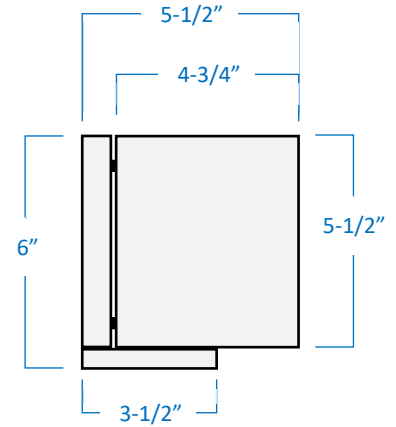

Description	This contemporary bathroom vanity offers a sleek design and smooth clean lines.
Finish	Chrome
Shade	White opal glass
Dimensions	12"Width x 6"Height x 5-1/2"Extension
Lamps	2 x LED A19 (E26 Medium Base) INCLUDED
Certifications	cETLus Listed CSA Certified
Features	120V 60Hz Wall mount only (hardware included)

Side View