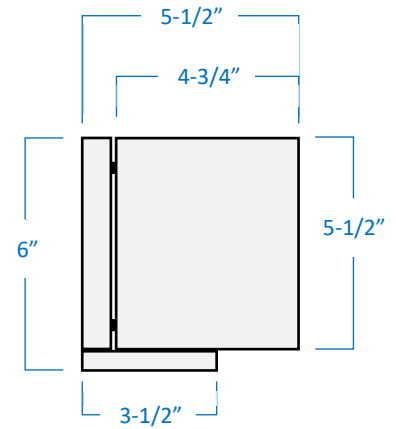

2-Light Vanity

Part Number

B22012-BN

Project _____

Date _____

Type _____

Location _____

Product Specifications

Description	This contemporary bathroom vanity offers a sleek design and smooth clean lines.
Finish	Brushed Nickel
Shade	White opal glass
Dimensions	12"Width x 6"Height x 5-1/2"Extension
Lamps	2 x LED A19 (E26 Medium Base) INCLUDED
Certifications	cETLus Listed CSA Certified
Features	120V 60Hz Wall mount only (hardware included)

Side View