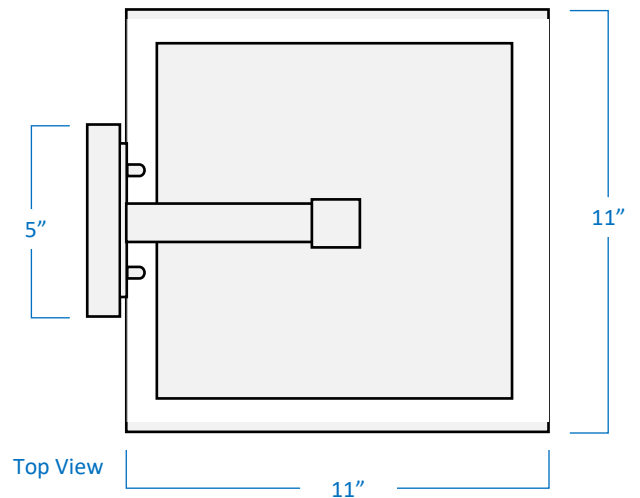

1-Light Exterior Wall Lantern

Part Number

B0288L-BK

Project _____

Date _____

Type _____

Location _____

Product Specifications

Description	1-Light contemporary wall lantern Exterior use Ambient lighting
Finish	Black
Construction	Durable die cast aluminum Clear seeded glass
Dimensions	11"Width x 15-1/2"Height x 12"Extension
Certifications	cETLus Listed Certified to CSA standards Suitable for wet locations
Lamp	1 x LED (E26 Medium Base) INCLUDED
Notes	<ul style="list-style-type: none">▪ 120V 60Hz▪ Vertical wall mounting only▪ Mounting hardware included