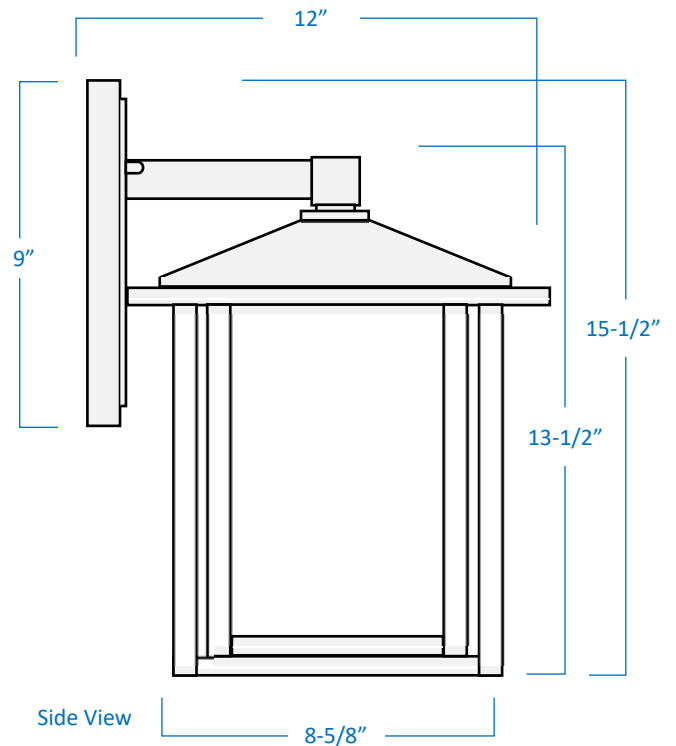

1-Light Exterior Wall Lantern

Part Number

B0288L-BK

Project _____

Date _____

Type _____

Location _____

Product Specifications

Description	1-Light contemporary wall lantern Exterior use Ambient lighting
Finish	Black
Construction	Durable die cast aluminum Clear seeded glass
Dimensions	11"Width x 15-1/2"Height x 12"Extension
Certifications	cETLus Listed Certified to CSA standards Suitable for wet locations
Lamp	1 x LED (E26 Medium Base) INCLUDED
Notes	<ul style="list-style-type: none">▪ 120V 60Hz▪ Vertical wall mounting only▪ Mounting hardware included