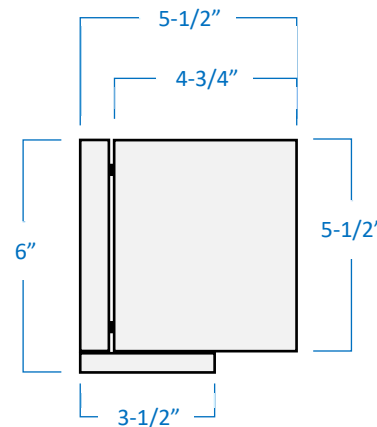

4-Light Vanity

Part Number

A22014-BN

Project _____

Date _____

Type _____

Location _____

Product Specifications

Description	This contemporary bathroom vanity offers a sleek design and smooth clean lines.
Finish	Brushed Nickel
Shade	White opal glass
Dimensions	26-1/4"Width x 6"Height x 5-1/2"Extension
Lamps	4 x LED A19 (E26 Medium Base) not included
Certifications	cETLus Listed CSA Certified
Features	120V 60Hz Wall mount only (hardware included)

Side View