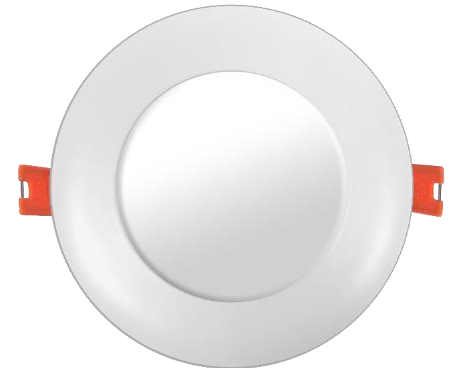

4" Slim LED Downlight 5CCT

Part Number

R4-WH

Project _____

Date _____

Type _____

Location _____

Product Specifications

| | |
|------------------|--|
| Description | 4" Round Slim Recessed LED |
| Finish | White trim with frosted lens |
| Wattage | 9W = 65W Halogen |
| Dimensions | 5" Outer Diameter x 3/8" Height |
| Cut Out | Ø 4-1/4" |
| Dim Capacity | Dimmable (with compatible TRIAC dimmer) Dimmable down to 10% |
| Rated Lamp Life | Up to 50,000 hours |
| Brightness | 800 Lumens |
| Colour Temp. | Selectable 5CCT 2700K, 3000K, 3500K, 4000K, 5000K |
| Colour Rendering | RA>80 CRI |
| Operating Temp. | -40°C to +40°C (-40°F to +104°F) |
| Beam Angle | 110° beam |
| Certifications | cETLus Certified to CSA standards Energy Star Certified Suitable for wet locations Type IC rated for direct contact with insulation |
| Features | 120V 60Hz Slim 3/8" design fits in limited ceiling space Reduce labour time with quick installation No potlight housing required 5-year limited warranty |

Includes one junction box with quick connectors and factory-installed driver inside.

5CCT switch on side of box.

5CCT
2700K
3000K
3500K
4000K
5000K

4" Slim LED Downlight 5CCT

Part Number

R4-WH

| 120V Compatible Dimmers | |
|-------------------------|---------------|
| BRAND | MODEL |
| LUTRON | CTCL-153PDH |
| | CTCL-153P |
| | CT-600P |
| | DVCL-153P |
| LEVITON | 6672 |
| | 6674 |
| PASS & SEYMOUR | HCL453PTCCCV6 |