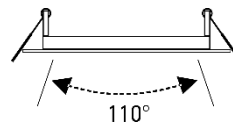

5CCT
2700K
3000K
3500K
4000K
5000K