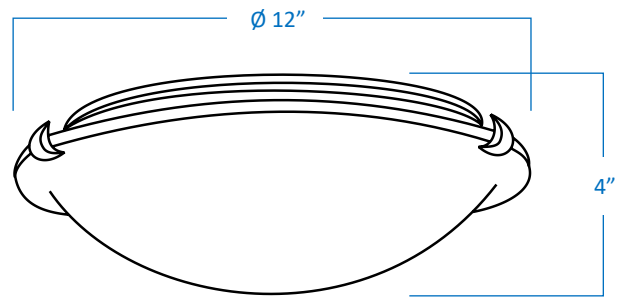

2-Light Ceiling Flush Mount

Part Number

B8012-BN

Project _____

Date _____

Type _____

Location _____

Product Specifications

Description	2-Light Ceiling Flush Mount from the Soho Collection with a glass bowl shade and metal clips. Perfect for use in the foyer, family room, hallway, kitchen, or den.
Finish	Brushed Nickel
Shade	White Glass
Dimensions	12" Diameter x 4" Height
Lamps	2 x LED A19 (E26 Medium Base) INCLUDED
Certifications	cETLus Listed CSA Certified
Features	120V 60Hz Ceiling mount only (hardware included)