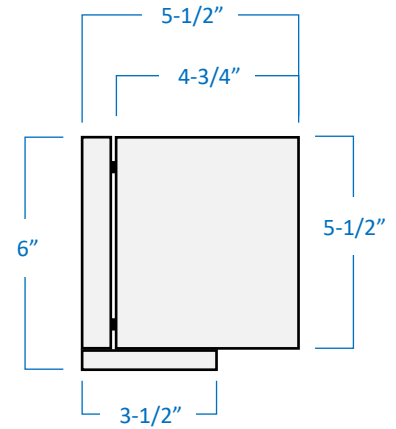

Description	This contemporary bathroom vanity offers a sleek design and smooth clean lines.
Finish	Chrome
Shade	White opal glass
Dimensions	19-1/4"Width x 6"Height x 5-1/2"Extension
Lamps	3 x LED A19 (E26 Medium Base) INCLUDED
Certifications	cETLus Listed CSA Certified
Features	120V 60Hz Wall mount only (hardware included)

Side View