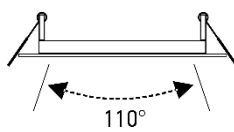

Includes one junction box with quick connectors and factory-installed driver inside.