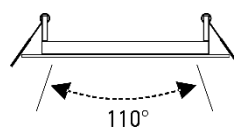

Includes one junction box with quick connectors and factory-installed driver inside.

3CCT switch on side of box.