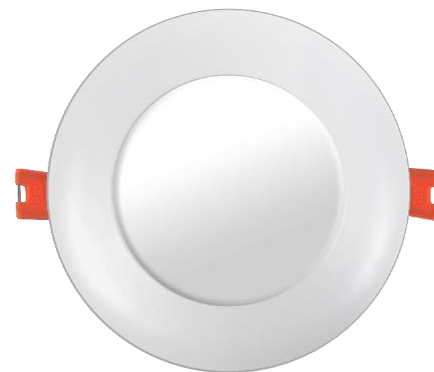

4" Slim LED Downlight 3CCT

Part Number

R4-WH

Project _____

Date _____

Type _____

Location _____

Product Specifications

Description	4" Round Slim Recessed LED
Finish	White trim with frosted lens
Wattage	9W = 65W Halogen
Dimensions	5" Outer Diameter x 3/8" Height
Cut Out	Ø 4-1/4"
Dim Capacity	Dimmable (with compatible TRIAC dimmer) Dimmable down to 10%
Rated Lamp Life	Up to 50,000 hours
Brightness	570-680 Lumens
Colour Temp.	Selectable CCT – 3000K, 4000K, 5000K
Colour Rendering	RA>80 CRI
Operating Temp.	-40°C to +40°C (-40°F to +104°F)
Beam Angle	110° beam
Certifications	cETLus Certified to CSA standards Suitable for wet locations Type IC rated for direct contact with insulation
Features	120V 60Hz Slim 3/8" design fits in limited ceiling space Reduce labour time with quick installation No potlight housing required 5 year limited warranty

Includes one junction box with quick connectors and factory-installed driver inside.

3CCT switch on side of box.

3000K
4000K
5000K

4" Slim LED Downlight 3CCT

Part Number

R4-WH

120V Compatible Dimmers	
BRAND	MODEL
LUTRON	CTCL-153PDH
	CTCL-153P
	CT-600P
	DVCL-153P
LEVITON	6672
	6674
PASS & SEYMOUR	HCL453PTCCCV6