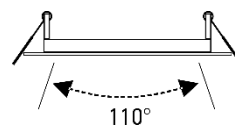

Includes one junction box with quick connectors and factory-installed driver inside.