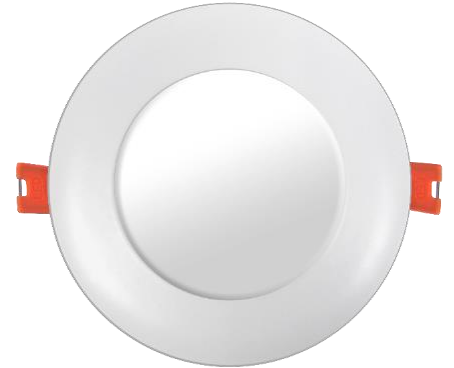

4" Slim LED Downlight

Part Number

R4-D30ES-WH

Project _____

Date _____

Type _____

Location _____

Product Specifications

Description	4" Round Slim Recessed LED
Finish	White trim with frosted lens
Wattage	9W = 50W Halogen
Dimensions	5" Outer Diameter x 1/2" Height
Cut Out	Ø 4-1/8" – 4-1/4"
Dim Capacity	Dimmable (with compatible TRIAC dimmer) Dimmable down to 10%
Rated Lamp Life	Up to 50,000 hours
Brightness	600 Lumens
Colour Temp.	3000 Kelvins (warm white)
Colour Rendering	≥ 80 CRI
Operating Temp.	-40°C to 40°C (-40°F to 104°F)
Beam Angle	110° beam
Certifications	cETLus Certified to CSA standards Suitable for wet locations Type IC rated for direct contact with insulation
Features	120V 60Hz Slim 1/2" design fits in limited ceiling space Reduce labour time with quick installation No potlight housing required 5 year limited warranty

Includes one junction box with quick connectors and factory-installed driver inside.

4" Slim LED Downlight

Part Number

R4-D30ES-WH

120V Compatible Dimmers	
BRAND	MODEL
LUTRON	CTCL-153PDH
	CTCL-153P
	CT-600P
	DVCL-153P
LEVITON	6672
	6674
PASS & SEYMOUR	HCL453PTCCCV6