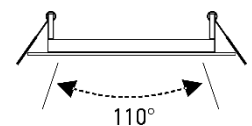

Includes one junction box with quick connectors and factory-installed driver inside.