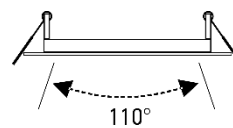

Includes one junction box with quick connectors and factory-installed driver inside.

3CCT switch on side of box.