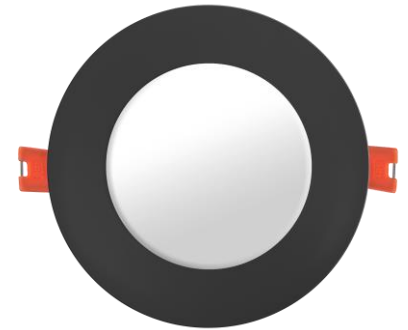

# 4" Slim LED Downlight 3CCT

Part Number

**R4-BK**

Project \_\_\_\_\_

Date \_\_\_\_\_

Type \_\_\_\_\_

Location \_\_\_\_\_

## Product Specifications

Description	4" Round Slim Recessed LED
Finish	Black trim with frosted lens
Wattage	9W = 65W Halogen
Dimensions	5" Outer Diameter x 3/8" Height
Cut Out	Ø 4-1/4"
Dim Capacity	Dimmable (with compatible TRIAC dimmer) Dimmable down to 10%
Rated Lamp Life	Up to 50,000 hours
Brightness	570-680 Lumens
Colour Temp.	Selectable CCT – 3000K, 4000K, 5000K
Colour Rendering	RA>80 CRI
Operating Temp.	-40°C to +40°C (-40°F to +104°F)
Beam Angle	110° beam
Certifications	cETLus   Certified to CSA standards Suitable for wet locations Type IC rated for direct contact with insulation
Features	120V   60Hz Slim 3/8" design fits in limited ceiling space Reduce labour time with quick installation No potlight housing required 5 year limited warranty

Includes one junction box with quick connectors and factory-installed driver inside.

3CCT switch on side of box.

**3000K**  
**4000K**  
**5000K**