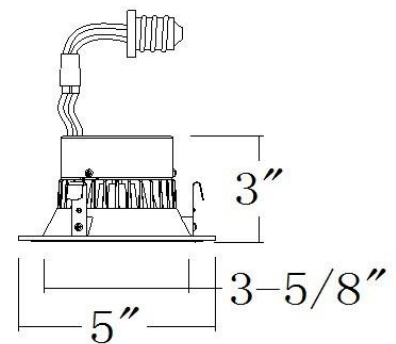

Lamps

4" Recessed LED Retrofit

LTR401SN/D/30/ES

Job Name	_____
Date	_____
Type	_____
Location	_____
Comments	_____

Product Specifications

Description:	4" LED Retrofit
Wattage:	10
Dimensions:	5" Overall Diameter 3" Height
Lens:	Flush, White
Base Type:	E26 Medium Base
Finish:	Satin Nickel (LTR401SN/D/30/ES)
Input Voltage:	120
Life:	36,000 hours
Initial Lumens:	830
Colour Temp:	3000K
CRI:	84
Beam Angle:	100°
Dimmable:	Yes (with compatible dimmer)
Power Factor:	>0.90
Equivalent:	60W Halogen
Operating Temp:	-40°C ~ 45°C
Listing:	Suitable for damp locations indoor use only
Certifications:	cUL / FCC / LM-79 / LM-80