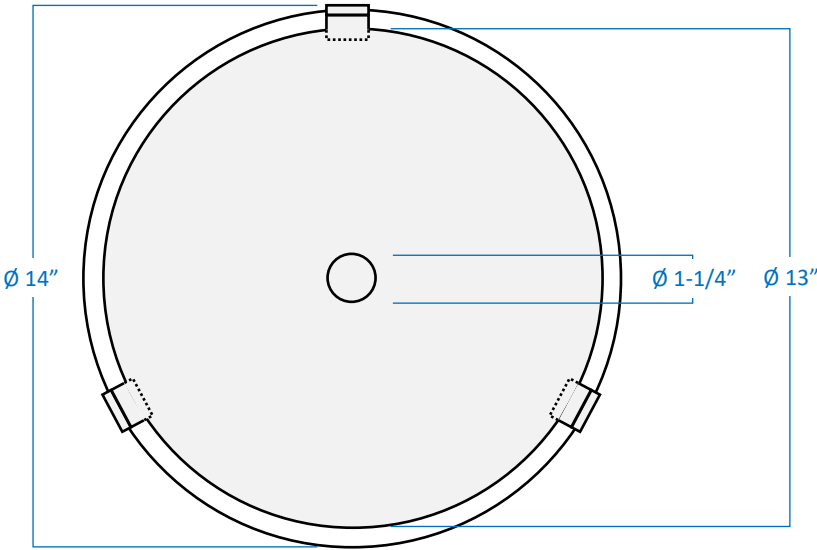

3-Light Semi-Flush Mount

Part Number

B58043-CH

Project _____

Date _____

Type _____

Location _____

Product Specifications

Description	L'Aquila Collection: This semi-flush mount's refined design provides a sophisticated accent to any contemporary home décor.
Finish	Chrome
Shade	White opal glass with clear rim
Dimensions	14" Diameter x 10-1/4" Height
Lamps	3 x LED A19 (E26 Medium Base) INCLUDED
Certifications	cULus Listed CSA Certified
Features	120V 60Hz Ceiling mount only (hardware included)

3-Light Semi-Flush Mount

Part Number

B58043-CH

Side View

Bottom View

GTA Office: 151 Aviva Park Drive, Woodbridge
Ottawa Office: 200 Iber Road, Unit 5, Stittsville

Tel: 905-669-1230
Tel: 613-836-1977

www.sanremolighting.com
© All rights reserved