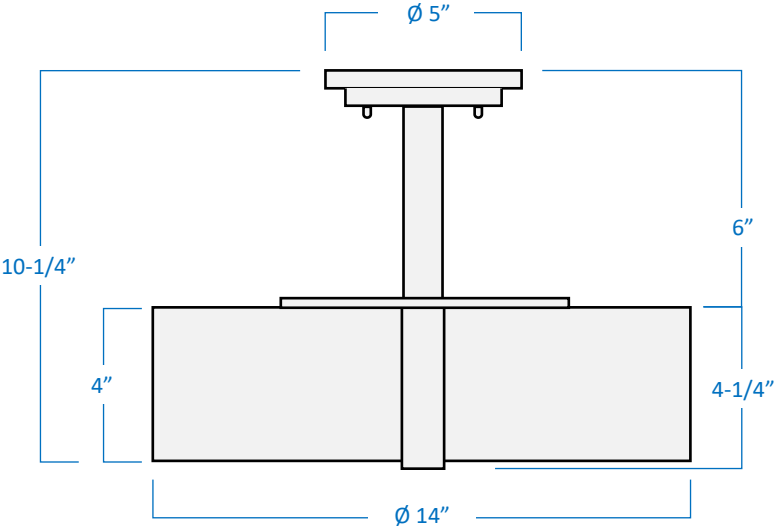

Description	L'Aquila Collection: This semi-flush mount's refined design provides a sophisticated accent to any contemporary home décor.
Finish	Chrome
Shade	White opal glass with clear rim
Dimensions	14" Diameter x 10-1/4" Height
Lamps	3 x LED A19 (E26 Medium Base) INCLUDED
Certifications	cULus Listed CSA Certified
Features	120V 60Hz Ceiling mount only (hardware included)

3-Light Semi-Flush Mount

Part Number

B58043-CH

Side View

Bottom View

GTA Office: 151 Aviva Park Drive, Woodbridge
Ottawa Office: 200 Iber Road, Unit 5, Stittsville

Tel: 905-669-1230
Tel: 613-836-1977

www.sanremolighting.com
© All rights reserved