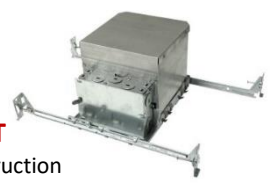

4" Round Gimbal Trim

Project _____

Date _____

Type _____

Location _____

Part Number	Finish
T477-WH	White
T477-BK	Black

Product Specifications

Description	4" Round Surface Adjustable Gimbal Trim
Dimensions	\varnothing 5" Outer Diameter x 1" Height \varnothing 2-3/4" Gimbal Diameter \varnothing 2" Aperture Diameter
Lamp	1 x LED PAR20 (E26 Medium Base) not included
Features	Two heavy duty clips for secure install Use with 4" housings

White

Black

4" Line Voltage Housing - Sold Separately

H400R
Remodel Post Drywall

H400
New Construction

H400RICAT
Remodel Post Drywall
IC Air Tight

H400ICAT
New Construction
IC Air Tight

GTA Office: 151 Aviva Park Drive, Woodbridge
 Ottawa Office: 200 Iber Road, Unit 5, Stittsville