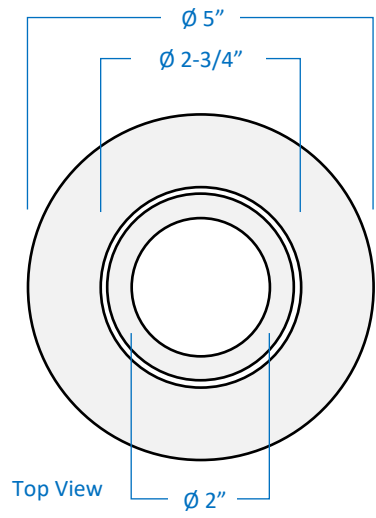

4" Round Gimbal Trim

Project _____

Date _____

Type _____

Location _____

Part Number	Finish
T477-WH	White
T477-BK	Black

Product Specifications

Description	4" Round Surface Adjustable Gimbal Trim
Dimensions	$\varnothing$ 5" Outer Diameter x 1" Height $\varnothing$ 2-3/4" Gimbal Diameter $\varnothing$ 2" Aperture Diameter
Lamp	1 x LED PAR20 (E26 Medium Base) not included
Features	Two heavy duty clips for secure install Use with 4" housings

4" Line Voltage Housing - Sold Separately

GTA Office: 151 Aviva Park Drive, Woodbridge
Ottawa Office: 200 Iber Road, Unit 5, Stittsville

Tel: 905-669-1230
Tel: 613-836-1977

www.sanremolighting.com
© All rights reserved