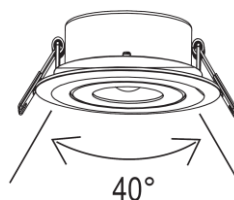

3000K
4000K
5000K

GTA Office: 151 Aviva Park Drive, Woodbridge
Ottawa Office: 200 Iber Road, Unit 5, Stittsville

Tel: 905-669-1230
Tel: 613-836-1977

www.sanremolighting.com
© All rights reserved