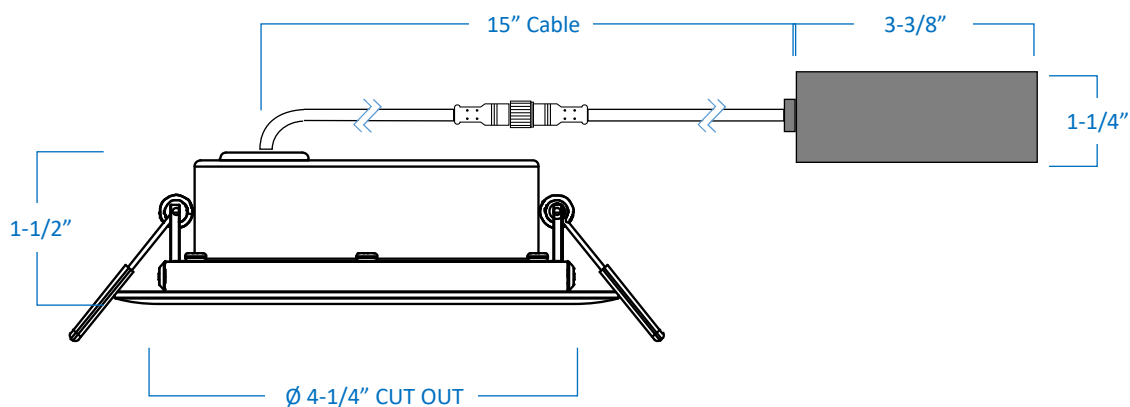

4" Gimbal LED Downlight 3CCT

Part Number

R4GD-BK

120V Compatible Dimmers	
BRAND	MODEL
LUTRON	CTCL-153PDH
	CTCL-153P
	CT-600P
	DVCL-153P
LEVITON	6672
	6674
PASS & SEYMOUR	HCL453PTCCCV6

GTA Office: 151 Aviva Park Drive, Woodbridge
Ottawa Office: 200 Iber Road, Unit 5, Stittsville

Tel: 905-669-1230
Tel: 613-836-1977

www.sanremolighting.com
© All rights reserved