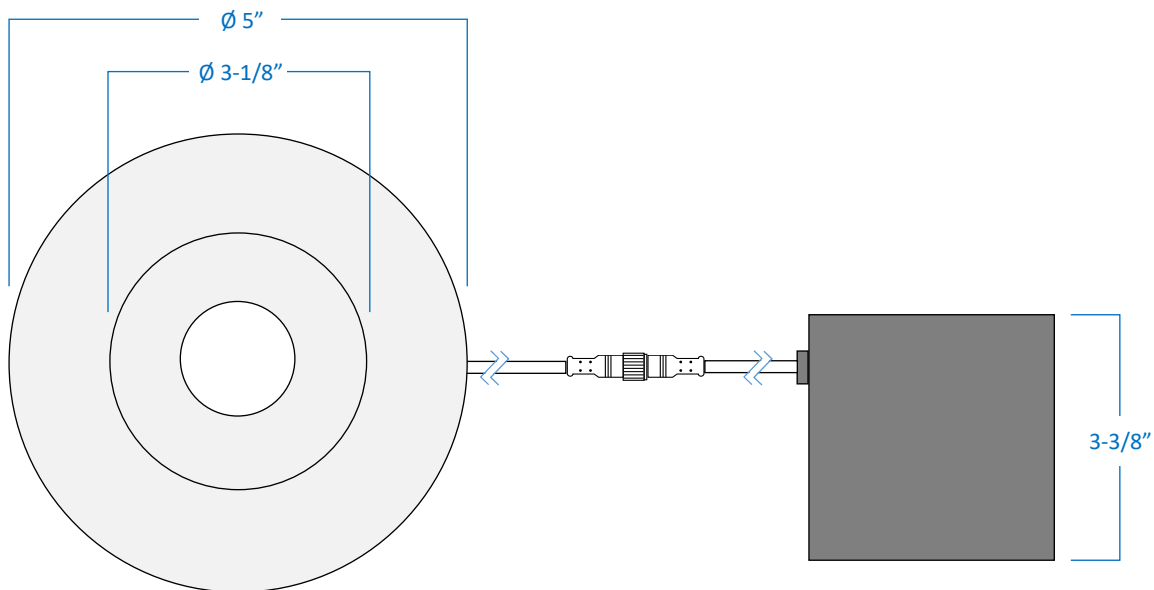

4" Gimbal LED Downlight 3CCT

Part Number

R4GD-BK

120V Compatible Dimmers	
BRAND	MODEL
LUTRON	CTCL-153PDH
	CTCL-153P
	CT-600P
	DVCL-153P
LEVITON	6672
	6674
PASS & SEYMOUR	HCL453PTCCCV6

GTA Office: 151 Aviva Park Drive, Woodbridge
Ottawa Office: 200 Iber Road, Unit 5, Stittsville

Tel: 905-669-1230
Tel: 613-836-1977

www.sanremolighting.com
© All rights reserved