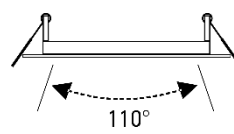

Includes one junction box with quick connectors and factory-installed driver inside.

3CCT switch on side of box.