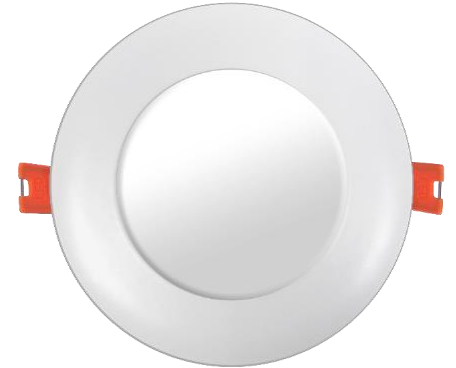

# 4" Slim LED Downlight 3CCT

Part Number

**R4-WH**

Project \_\_\_\_\_

Date \_\_\_\_\_

Type \_\_\_\_\_

Location \_\_\_\_\_

## Product Specifications

Description	4" Round Slim Recessed LED
Finish	White trim with frosted lens
Wattage	9W = 65W Halogen
Dimensions	5" Outer Diameter x 3/8" Height
Cut Out	Ø 4-1/4"
Dim Capacity	Dimmable (with compatible TRIAC dimmer) Dimmable down to 10%
Rated Lamp Life	Up to 50,000 hours
Brightness	570-680 Lumens
Colour Temp.	Selectable CCT – 3000K, 4000K, 5000K
Colour Rendering	RA>80 CRI
Operating Temp.	-40°C to +40°C (-40°F to +104°F)
Beam Angle	110° beam
Certifications	cETLus   Energy Star Certified Certified to CSA standards Suitable for wet locations Type IC rated for direct contact with insulation
Features	120V   60Hz Slim 3/8" design fits in limited ceiling space Reduce labour time with quick installation No potlight housing required 5 year limited warranty

Includes one junction box with quick connectors and factory-installed driver inside.

3CCT switch on side of box.

3000K  
4000K  
5000K