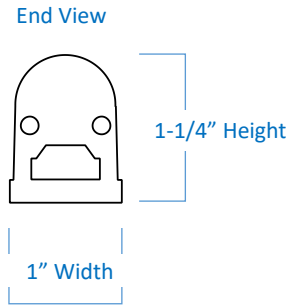

Construction	Durable aluminum housing Polycarbonate diffuser lens
Dimensions	22-5/8" Length x 1" Width x 1-1/4" Height
Finish	White
Colour Temperature	Selectable – 3000K / 4000K / 5000K
Brightness	950 Lumens
Dim Capacity	10 – 100% (with compatible dimmer)
Wattage	9-Watt
Colour Rendering	84 CRI
Voltage / Frequency	120V / 60Hz
Power Factor	> 0.95
On/Off Switch	Built-in Switch
Operating Temp	-20 Min to +50 Max
Max Interconnections	10 units
Average Rated Life	up to 50,000 Hours
Listed	cULus Suitable for dry locations only
Mounting Hardware	Included (butt end, mounting clips, screw set)
Junction Box	Required (PEJB005 sold separately)
Features	Flicker free start up Solid state device, vibration resistant High Performance LED technology Low noise electronic LED driver