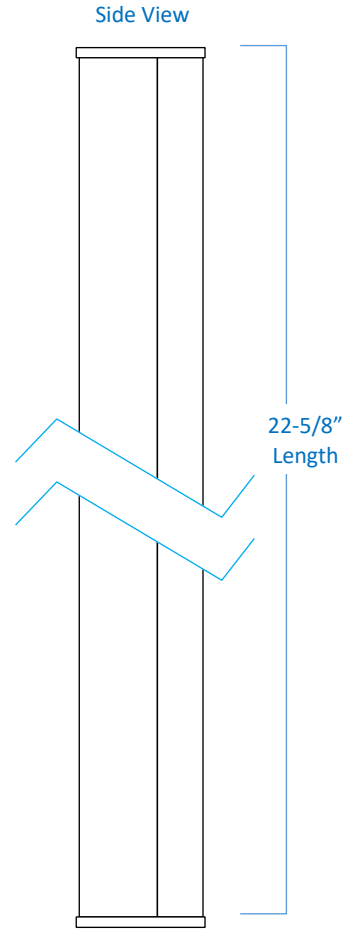

LED Linkable Linear Strip

Part Number

PEUC24

Project _____

Date _____

Type _____

Location _____

Product Specifications

Construction	Durable aluminum housing Polycarbonate diffuser lens
Dimensions	22-5/8" Length x 1" Width x 1-1/4" Height
Finish	White
Colour Temperature	Selectable – 3000K / 4000K / 5000K
Brightness	950 Lumens
Dim Capacity	10 – 100% (with compatible dimmer)
Wattage	9-Watt
Colour Rendering	84 CRI
Voltage / Frequency	120V / 60Hz
Power Factor	> 0.95
On/Off Switch	Built-in Switch
Operating Temp	-20 Min to +50 Max
Max Interconnections	10 units
Average Rated Life	up to 50,000 Hours
Listed	cULus Suitable for dry locations only
Mounting Hardware	Included (butt end, mounting clips, screw set)
Junction Box	Required (PEJB005 sold separately)
Features	Flicker free start up Solid state device, vibration resistant High Performance LED technology Low noise electronic LED driver